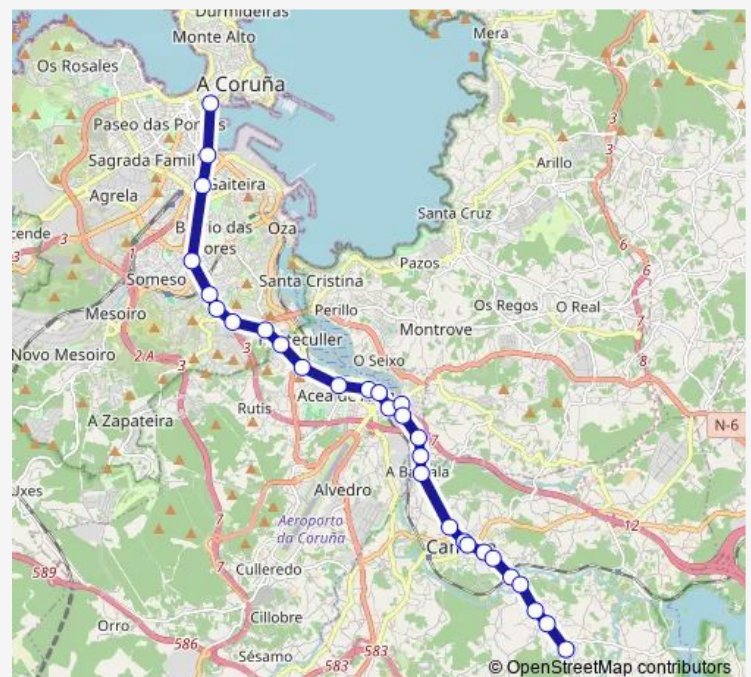

Saturday —

Sunday —

Route info

Direction: Entrexardins

Stops: 29

Trip Duration: 0 hour 44 min

Cambre

A Patiña I

Thursday 06:55-18:55

Friday 06:55-18:55

Saturday —

Sunday —

Route info

Direction: Lema

Stops: 29

Trip Duration: 0 hour 44 min