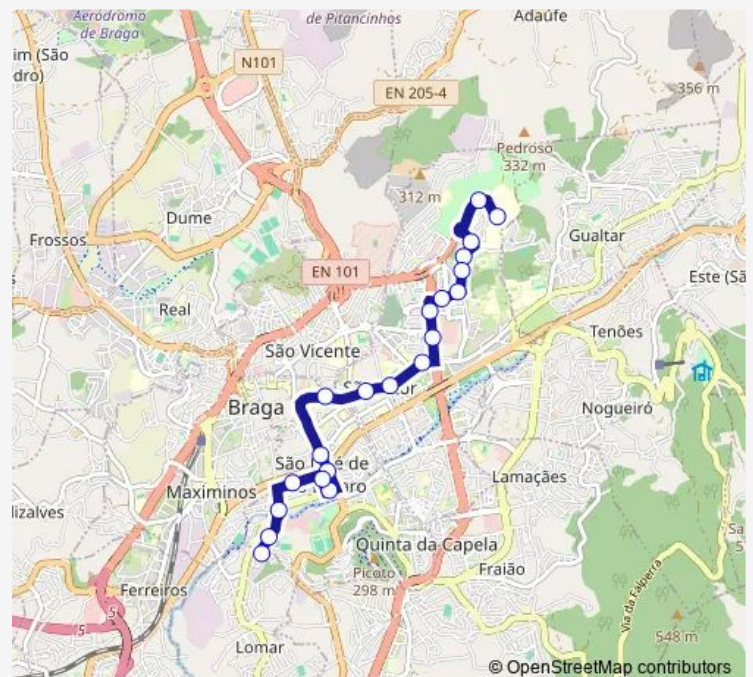

### Route schedule

Camélias (António Menici Malheiro) — Hospital (Parque)

Monday —

Tuesday —

Wednesday —

Thursday —

Friday 06:15-20:00

Saturday 06:15-20:00

### Route info

Direction: Camélias (António Menici Malheiro)

Stops: 23

Trip Duration: 0 hour 30 min

■ 074 — Camélias - Hospital

Hospital

Hospital (Parque)