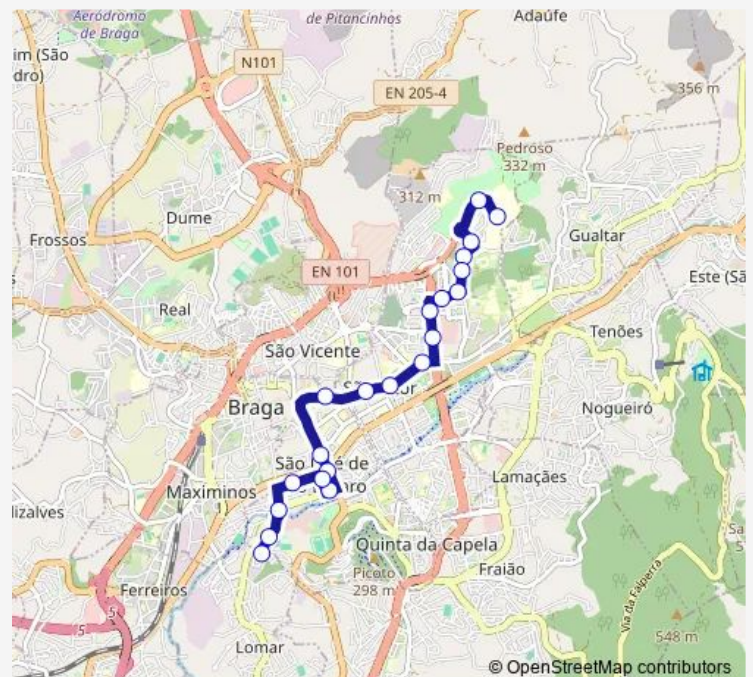

Thursday —

Friday 06:15-20:00

Saturday 06:15-20:00

Sunday 06:15-20:00

Route info

Direction: Camélias (António Menici Malheiro)

Stops: 23

Trip Duration: 0 hour 30 min

■ 074 — Camélias - Hospital

Hospital

Hospital (Parque)

Direction

Hospital (Parque) — Camélias (António Menici Malheiro)

21 stops

[Open route schedule](#)

Hospital (Parque)

Saturday

06:45-20:30

Sunday

06:45-20:30

Route info

Direction: Hospital (Parque)

Stops: 21

Trip Duration: 0 hour 30 min