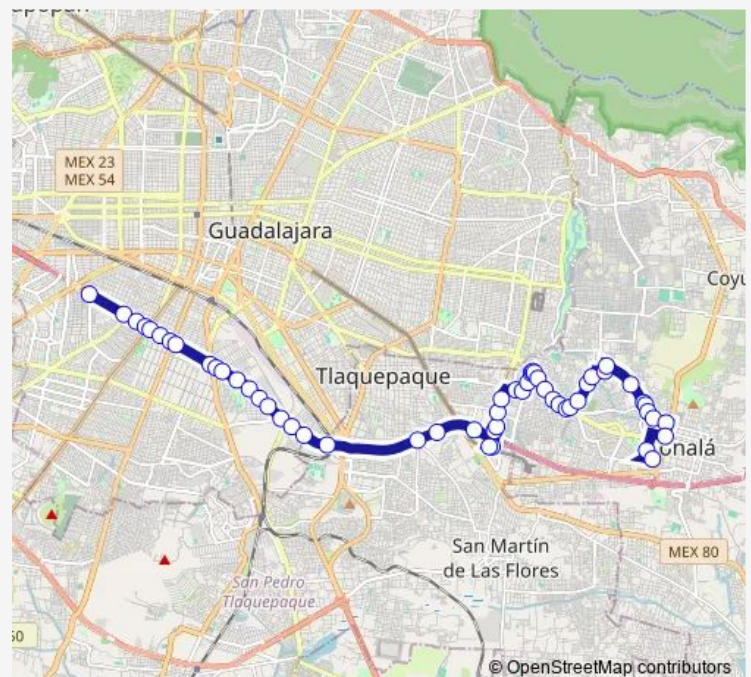

### Route schedule

Avenida del Mercado — Clavel

Monday 05:51

Tuesday 05:51

Wednesday 05:51

Thursday 05:51

Friday 05:51

Saturday 05:51

### Route info

Direction: Avenida del Mercado

Stops: 54

Trip Duration: 0 hour 50 min

Zapotlanejo

Avenida de las Torres

Avenida Patria

Avenida Real Camichines