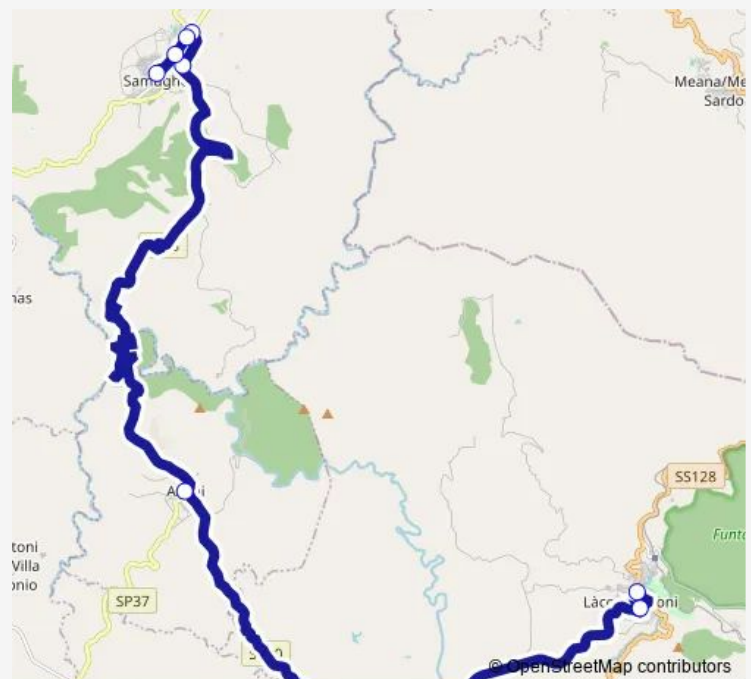

Laconi Corso Garibaldi Fr.Comune — Samugheo Piazza Sedda

Monday 07:00

Tuesday 07:00

Wednesday 07:00

Thursday 07:00

Friday 07:00

Saturday 07:00

Sunday —

**Route info**

Direction: Laconi Corso Garibaldi Fr.Comune

Stops: 8

Trip Duration: 0 hour 40 min

Linea 434 — Laconi - Asuni - Samugheo - Oristano

## Route info

Direction: Oristano Stazione Arst

Stops: 4

Trip Duration: 0 hour 7 min