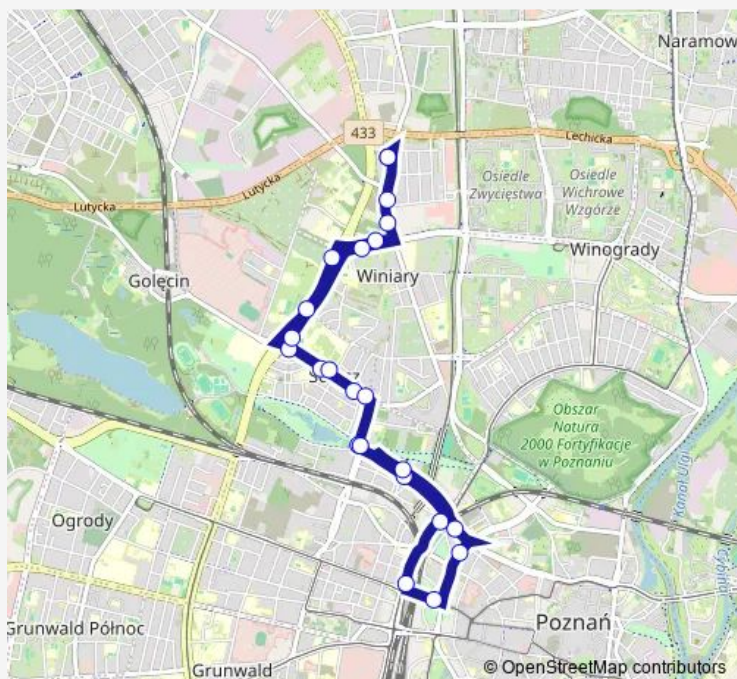

Uniwersytet Przyrodniczy

Wojska Polskiego

Os. Winiary

Route schedule

Piątkowska — Piątkowska

Monday 04:41-22:52

Tuesday 04:41-22:52

Wednesday 04:41-22:52

Thursday 04:41-22:52

Friday 04:41-22:52

Saturday 04:55-22:52

Sunday 05:55-22:52

Route info

Direction: Piątkowska

Stops: 23

Trip Duration: 0 hour 37 min

■ T9 — Piątkowska - Piątkowska

Trójpole

Piątkowska

T9 Tram time schedules and route maps are available in an offline PDF at busmaps.com. Use the busmaps.com website to see live bus times, train schedule or subway schedule, and step-by-step directions for all public transit in Poznan