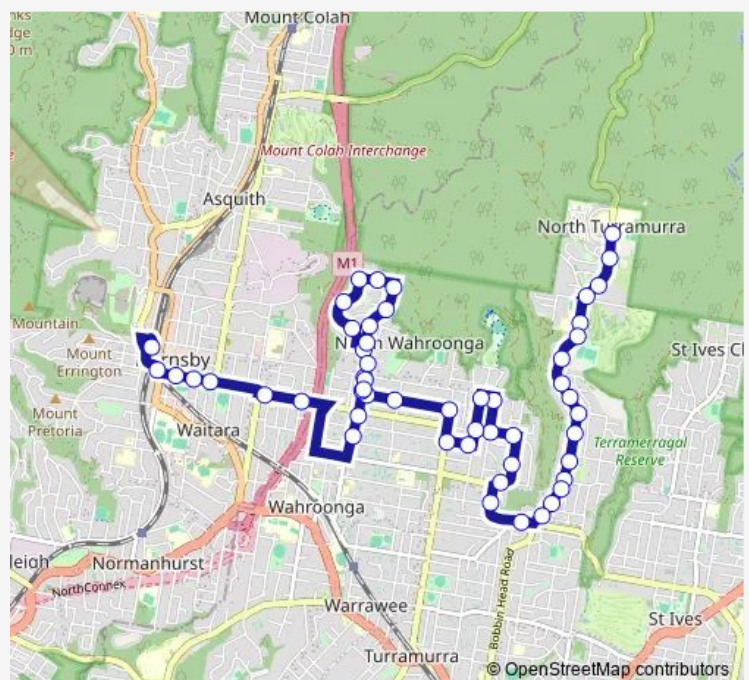

School Bus 9067 Kuringai HS to Hornsby Station via North Wahroonga

[Go to website](#)

Direction

Ku-ring-gai Creative Arts High School, Bobbin Head Rd — Hornsby Station, Stand F

53 stops

[Open route schedule](#)

Clissold Rd At Chauvel Cl

Route schedule

Ku-ring-gai Creative Arts High School, Bobbin Head Rd — Hornsby Station, Stand F

Monday	16:00
Tuesday	16:00
Wednesday	16:00
Thursday	16:00
Friday	—
Saturday	—
Sunday	—

Route info

Direction: Ku-ring-gai Creative Arts High School, Bobbin Head Rd

Stops: 53

Trip Duration: 0 hour 37 min

9067 — Kuringai HS to Hornsby Station via North Wahroonga

Cherrywood Av After Clissold Rd

Cherrywood Av At Hampden Rd

Grosvenor St Before Braeside St

Edgeworth David Av At Woonona Av

Waitara Public School, Edgeworth David Av

Edgeworth David Av Opp Willow Park

Edgeworth David Av Opp Muriel St

Hornsby Girls High School, Edgeworth David Av