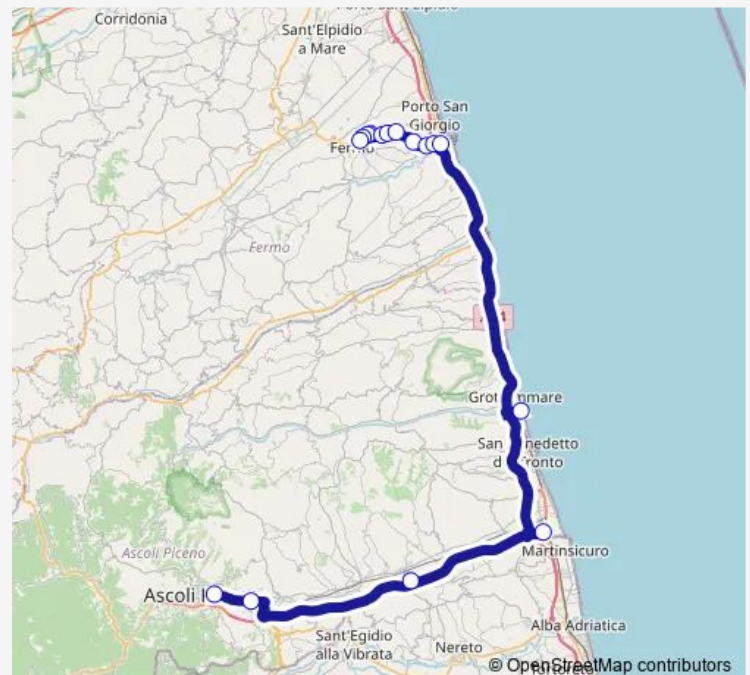

### Route schedule

Polo Scolastico — Ascoli Piceno Stazione

Monday 14:00

Tuesday 18:00

Wednesday 14:00

Thursday 18:00

Friday 14:00

Saturday —

### Route info

Direction: Polo Scolastico

Stops: 16

Trip Duration: 1 hour 20 min

Fermo-San Benedetto-Alba Adriatica