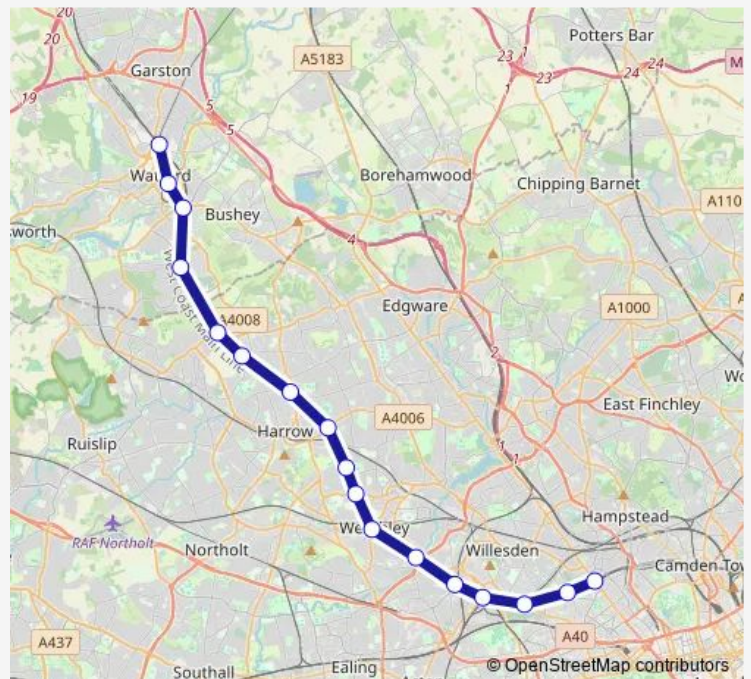

Rail Lioness Watford Junction - Kilburn High Road

[Go to website](#)

Direction

Watford Junction — Kilburn High Road

17 stops

[Open route schedule](#)

- Watford Junction
- Watford High Street
- Bushey
- Carpenders Park
- Hatch End
- Headstone Lane
- Harrow & Wealdstone
- Kenton
- South Kenton
- North Wembley
- Wembley Central
- Stonebridge Park
- Harlesden
- Willesden Junction
- Kensal Green
- Queens Park (London)
- Kilburn High Road

Route schedule

Watford Junction — Kilburn High Road

Monday	—
Tuesday	—
Wednesday	—
Thursday	—
Friday	—
Saturday	—
Sunday	06:48-23:30

Route info

Direction: Watford Junction

Stops: 17

Trip Duration: 0 hour 41 min

■ Lioness — Watford Junction - Kilburn High Road

Direction

Kilburn High Road — Watford Junction

17 stops

[Open route schedule](#)

Kilburn High Road

Queens Park (London)

Kensal Green

Monday	00:06
Tuesday	—
Wednesday	—
Thursday	—
Friday	—
Saturday	—
Sunday	06:52-00:06 ⁺¹

Route info

Direction: Kilburn High Road

Stops: 17

Trip Duration: 0 hour 45 min

Lioness Rail time schedules and route maps are available in an offline PDF at busmaps.com. Use the busmaps.com website to see live bus times, train schedule or subway schedule, and step-by-step directions for all public transit in London