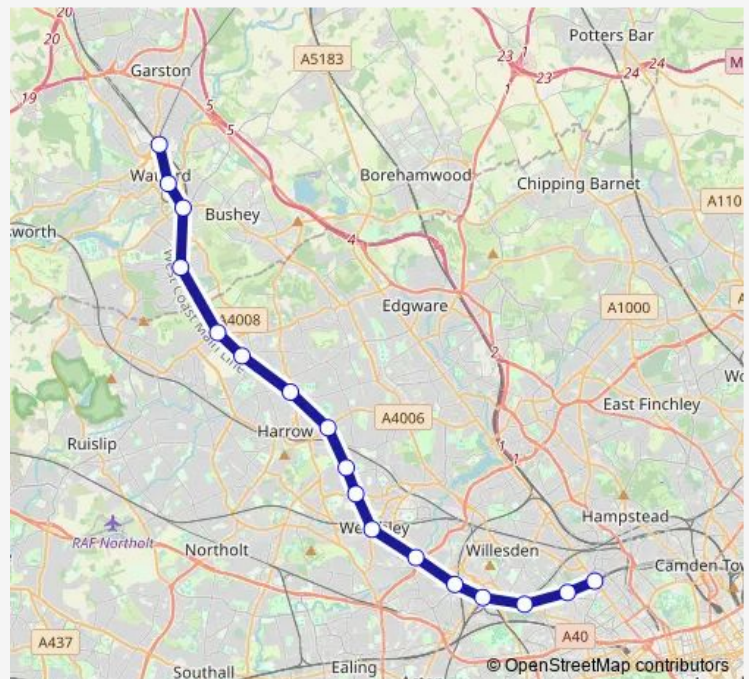

Bushey

Carpenders Park

Hatch End

Headstone Lane

Harrow & Wealdstone

Kenton

South Kenton

North Wembley

Watford Junction — Kilburn High Road

Monday	—
Tuesday	—
Wednesday	—
Thursday	—
Friday	—
Saturday	—
Sunday	06:48-23:30

Route info

Direction: Watford Junction

Stops: 17

Trip Duration: 0 hour 42 min

■ Lioness — Watford Junction - Kilburn High Road

## Direction

Kilburn High Road — Watford Junction

17 stops

[Open route schedule](#)

Kilburn High Road

Queens Park (London)

Kensal Green

Willesden Junction

## Route info

Direction: Kilburn High Road

Stops: 17

Trip Duration: 0 hour 43 min

Lioness Rail time schedules and route maps are available in an offline PDF at [busmaps.com](https://busmaps.com). Use the [busmaps.com](https://busmaps.com) website to see live bus times, train schedule or subway schedule, and step-by-step directions for all public transit in London