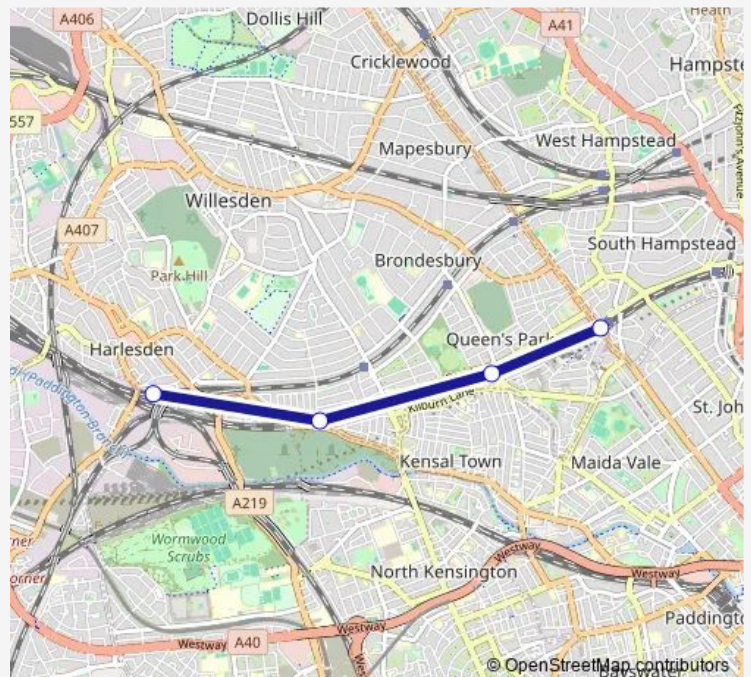

Rail Lioness Kilburn High Road - Willesden Junction

[Go to website](#)

Direction

Kilburn High Road — Willesden Junction

4 stops

[Open route schedule](#)

Kilburn High Road

Queens Park (London)

Kensal Green

Willesden Junction

Route schedule

Kilburn High Road — Willesden Junction

| | |
|-----------|-------|
| Monday | — |
| Tuesday | — |
| Wednesday | — |
| Thursday | — |
| Friday | — |
| Saturday | — |
| Sunday | 23:19 |

Route info

Direction: Kilburn High Road

Stops: 4

Trip Duration: 0 hour 15 min

■ Lioness — Kilburn High Road - Willesden Junction

Lioness Rail time schedules and route maps are available in an offline PDF at busmaps.com. Use the busmaps.com website to see live bus times, train schedule or subway schedule, and step-by-step directions for all public transit in London