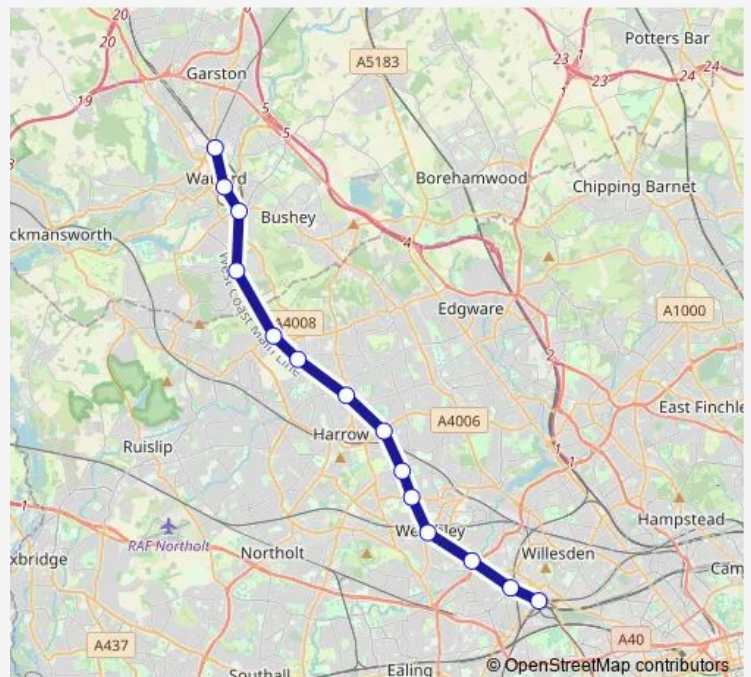

Rail Lioness Watford Junction - Willesden Junction

[Go to website](#)

Direction

Watford Junction — Willesden Junction

14 stops

[Open route schedule](#)

Watford Junction

Watford High Street

Wembley Central

Stonebridge Park

Harlesden

Willesden Junction

Route schedule

Watford Junction — Willesden Junction

Monday —

Tuesday —

Wednesday —

Thursday —

Friday 24:08⁺¹

Saturday 00:08-00:08⁺¹

Sunday 00:08-23:45

Route info

Direction: Watford Junction

Stops: 14

Trip Duration: 0 hour 34 min

■ Lioness — Watford Junction - Willesden Junction

Lioness Rail time schedules and route maps are available in an offline PDF at busmaps.com. Use the busmaps.com website to see live bus times, train schedule or subway schedule, and step-by-step directions for all public transit in Harrow