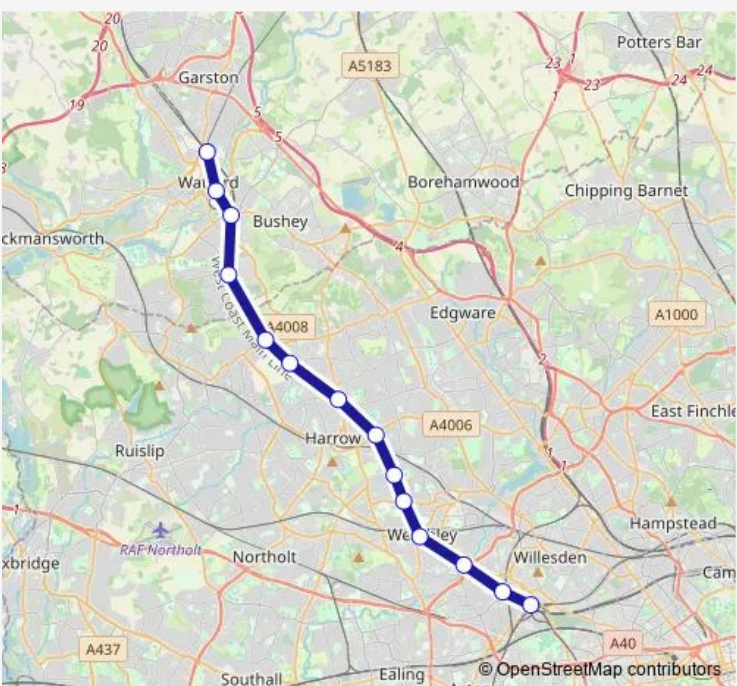

Rail Lioness Watford Junction - Willesden Junction

[Go to website](#)

Direction
 Watford Junction — Willesden Junction
 14 stops
[Open route schedule](#)

- Watford Junction
- Watford High Street
- Bushey
- Carpenders Park
- Hatch End
- Headstone Lane
- Harrow & Wealdstone
- Kenton
- South Kenton
- North Wembley
- Wembley Central
- Stonebridge Park
- Harlesden
- Willesden Junction

Route schedule
 Watford Junction — Willesden Junction

Monday	05:13-23:30
Tuesday	—
Wednesday	—
Thursday	—
Friday	24:08 ⁺¹
Saturday	00:08-00:08 ⁺¹
Sunday	00:08-23:45

Route info
 Direction: Watford Junction
 Stops: 14
 Trip Duration: 0 hour 36 min

Lioness — Watford Junction - Willesden Junction **BusMaps**

Direction

Willesden Junction — Watford Junction

14 stops

[Open route schedule](#)

Willesden Junction

Harlesden

Stonebridge Park

Wembley Central

North Wembley

South Kenton

Kenton

Harrow & Wealdstone

Headstone Lane

Hatch End

Carpenders Park