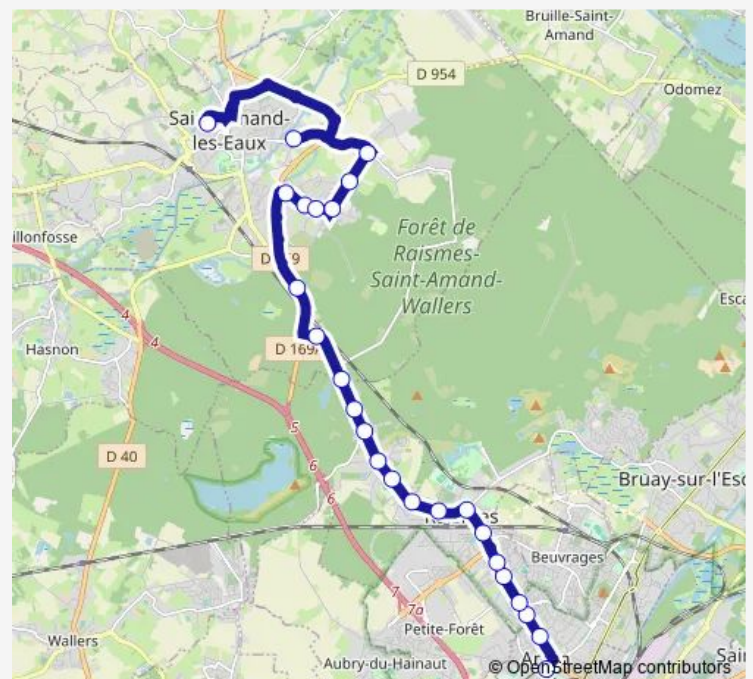

Vieux Conde Place

### Route schedule

Notre Dame DES Anges — Vieux Conde Place

Monday 17:00-17:01

Tuesday 17:00-17:01

Wednesday 12:45-17:01

Thursday 17:00-17:01

Friday 17:00-17:01

Saturday —

### Route info

Direction: Notre Dame DES Anges

Stops: 21

Trip Duration: 0 hour 39 min

P80 — Scolaires ST Amand