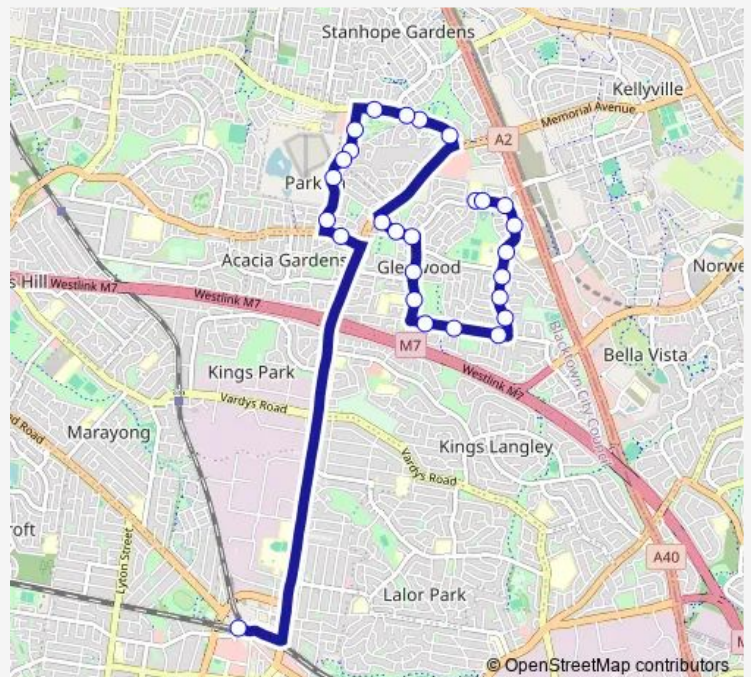

School Bus 6600 Parklea PS to Blacktown Station

[Go to website](#)

Direction

Parklea PS (Glenwood Park Dr) — Blacktown Interchange

27 stops

[Open route schedule](#)

- Parklea PS (Glenwood Park Dr)
- Glenwood Park Dr Before Ipswich Av
- Glenwood Park Dr At Tarwin Av
- Glenwood Park Dr After Sharrock Av
- Glenwood Park Dr After Shaun St
- Glenwood Park Dr Opp Ridge St
- Glenwood Park Dr Opp Peak St
- Glenwood Park Dr At Silkyoak Cl
- Meurants Lane After Kingsmere Dr
- Meurants Lane At Marie Av
- Meurants Lane After Belinda Cres
- Glenwood Park Dr At Currawong St
- Glenwood Park Dr After Malvern Rd
- Sorrento Dr At Glenwood Park Dr
- Sorrento Dr Before Cantwell St
- Sorrento Dr Before Sunnyholt Rd
- Stanhope Public Reserve, Stanhope Pkwy
- Stanhope Pkwy Opp Stanhope Gardens Tennis Courts
- Stanhope Pkwy Opp Perfection Av
- Blacktown Leisure Centre Stanhope, Stanhope Pkwy
- Blacktown Leisure Centre Stanhope, Sentry Dr

Route schedule

Parklea PS (Glenwood Park Dr) — Blacktown Interchange

Monday	15:34
Tuesday	15:34
Wednesday	15:34
Thursday	15:34
Friday	15:34
Saturday	—
Sunday	—

Route info

Direction: Parklea PS (Glenwood Park Dr)

Stops: 27

Trip Duration: 0 hour 30 min

6600 — Parklea PS to Blacktown Station

Sentry Dr Opp Golden Gr

Sentry Dr Before Phoenix Av

Sentry Rd Opp Parklea Correctional Centre

Sentry Rd Opp Parklea Dr

Quakers Hill Pkwy After Sentry Dr