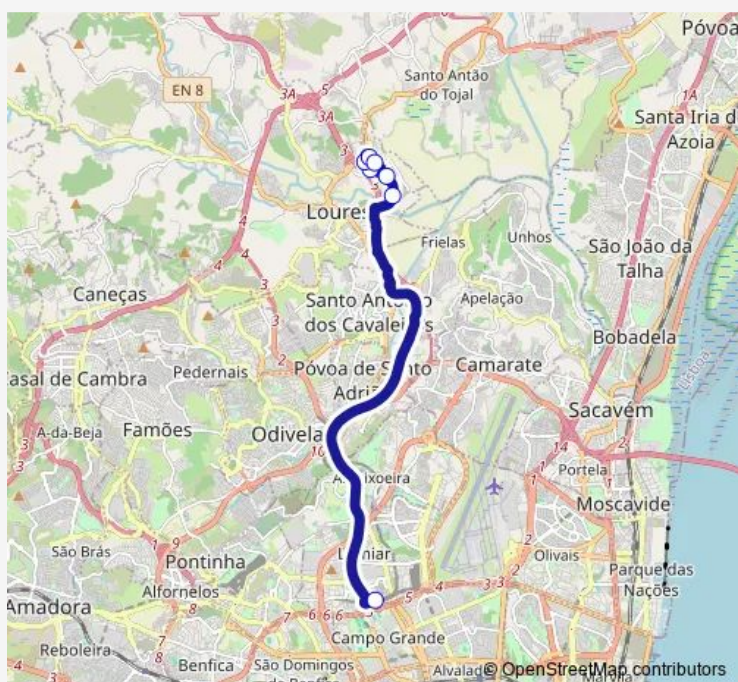

Monday 06:40-19:30

Tuesday 06:40-19:30

Wednesday 06:40-19:30

Thursday 06:40-19:30

Friday 06:40-19:30

Saturday —

Sunday —

Route info

Direction: Campo Grande (Metro) P13

Stops: 8

Trip Duration: 0 hour 20 min

2718 — Infantado - Lisboa (C. Grande)

Direction

Av Descobertas 43 — Campo Grande (Desembarque Norte)

7 stops

[Open route schedule](#)

Route info

Direction: Av Descobertas 43

Stops: 7

Trip Duration: 0 hour 20 min

2718 Bus time schedules and route maps are available in an offline PDF at busmaps.com. Use the busmaps.com website to see live bus times, train schedule or subway schedule, and step-by-step directions for all public transit in Lisbon