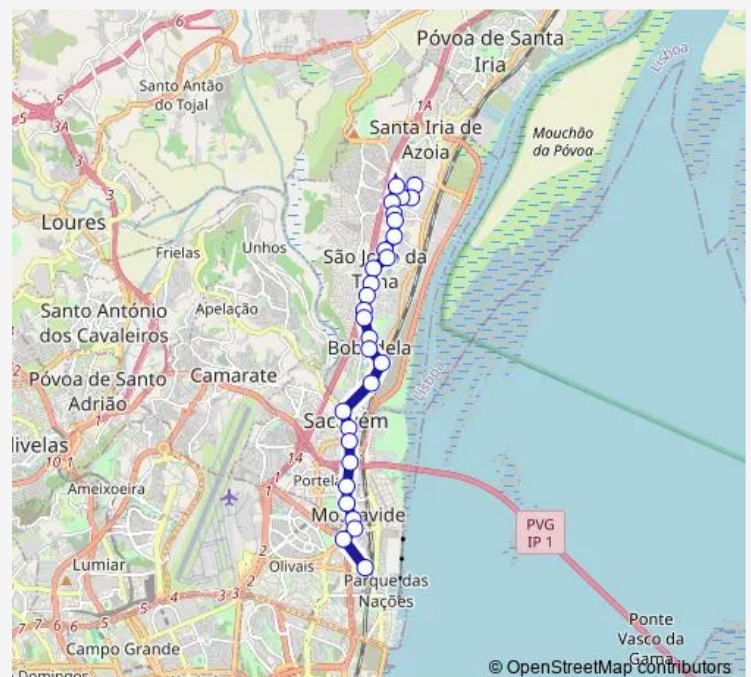

Route schedule

B° Covina (R 10 Julho Fte 3) — Lisboa (Est Oriente)

Monday 05:50-09:20

Tuesday 05:50-09:20

Wednesday 05:50-09:20

Thursday 05:50-09:20

Friday 05:50-09:20

Saturday 06:20

Sunday 06:45

Route info

Direction: B° Covina (R 10 Julho Fte 3)

Stops: 29

Trip Duration: 0 hour 33 min

■ 317 - Bairro da Covina - Lisboa (Estação Oriente)

BusMaps

Sacavém (EN 6-1) Central Telecom