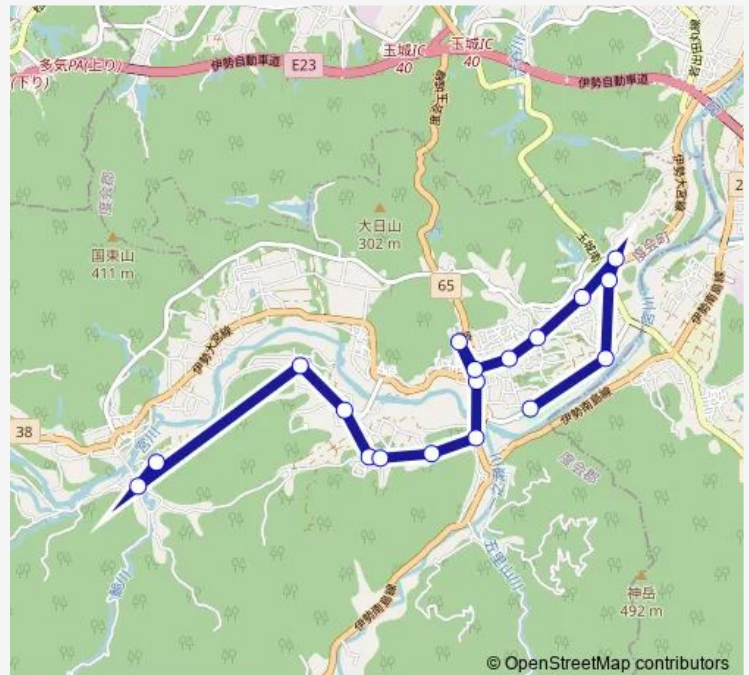

Route schedule

當津 — 宮リバー度会パーク前

Monday	—
Tuesday	09:50-11:50
Wednesday	—
Thursday	—
Friday	—
Saturday	—
Sunday	—

Route info

Direction: 當津

Stops: 18

Trip Duration: 0 hour 28 min

度会町営バス 川南ルート

## Direction

宮リバー度会パーク前 — 當津

18 stops

[Open route schedule](#)

宮リバー度会パーク前

大泉寺前

大野木東

グッディ

## Route schedule

宮リバー度会パーク前 — 當津

Monday

—

Tuesday

10:50-12:50

Wednesday

—

## Route info

Direction: 宮リバー度会パーク前

Stops: 18

Trip Duration: 0 hour 28 min

度会町営バス 川南ルート Bus time schedules and route maps are available in an offline PDF at [busmaps.com](https://busmaps.com). Use the [busmaps.com](https://busmaps.com) website to see live bus times, train schedule or subway schedule, and step-by-step directions for all public transit in Ise