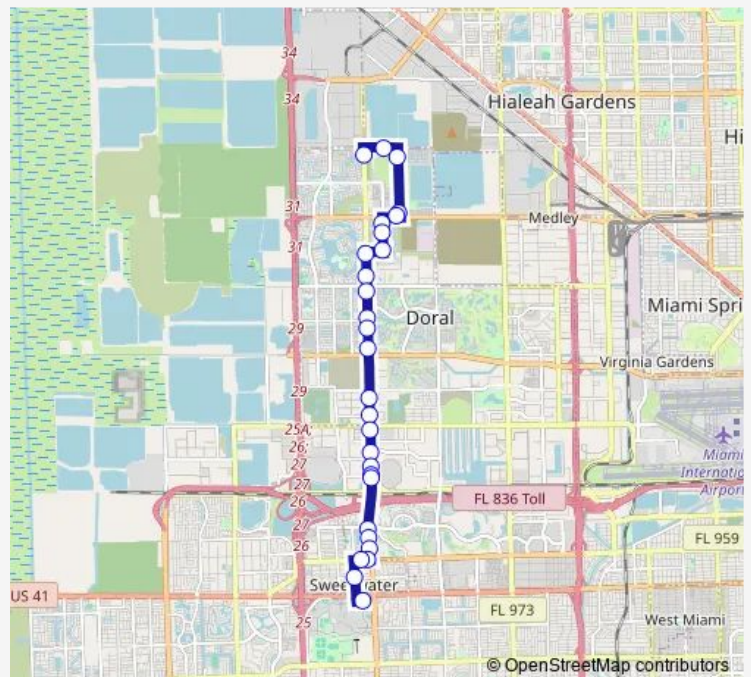

NW 107 AV & NW 15 ST

NW 107 AV@NW 14 ST

NW 107 AV & NW 14 St

Route schedule

NW 107TH AVE @ NW 88TH ST — FIU

Monday 06:07-22:24

Tuesday 06:07-22:24

Wednesday 06:07-22:24

Thursday 06:07-22:24

Friday 06:07-22:24

Saturday —

Sunday —

Route info

Direction: NW 107TH AVE @ NW 88TH ST

Stops: 28

Trip Duration: 0 hour 40 min

Direction

FIU — NW 107TH AVE @ NW 88TH ST

29 stops

[Open route schedule](#)

FIU

SW 109TH AVE @ SW 7TH ST

SW 109 AV @ SW 4 ST

W FLAGLER ST @ SW 108 AV

Tuesday 06:53-22:28

Wednesday 06:53-22:28

Thursday 06:53-22:28

Friday 06:53-22:28

Saturday —

Sunday —

Route info

Direction: FIU