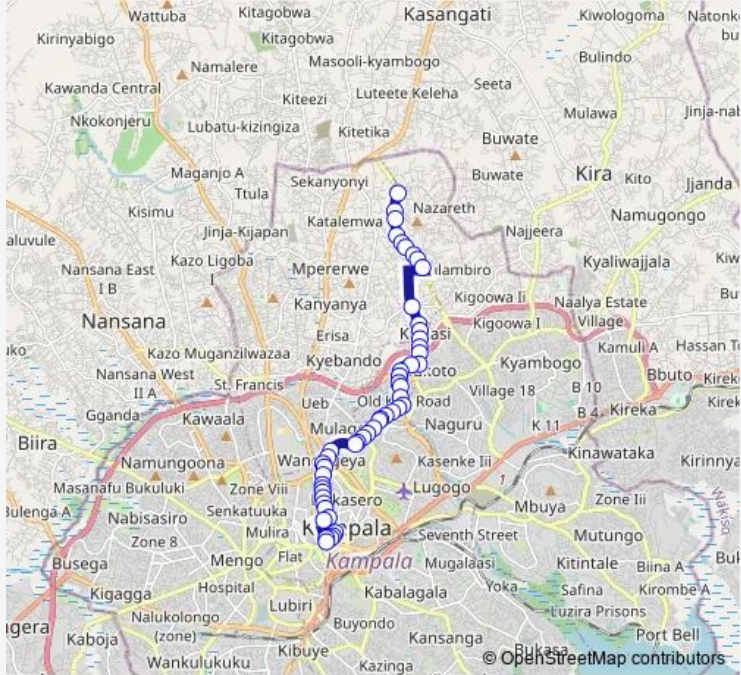

# Bus Ka142 City Square-Kyanja Taxi Stage

[Go to website](#)

**Direction**  
 Kyanja — William Street

51 stops

[Open route schedule](#)

- Kyanja
- Kensington Boulevard
- Prime Petrol Station (Kisaasi Rd)
- Sir Apollo Kaggwa Primary School
- Manchester
- Roy Medical Centre
- Ngeye House
- Step By Step Infant School
- Ndundu Complex
- Bytrust Petrol Station (Bukoto-kisasi Roundabout)
- Mariam High School
- Kisaasi College School
- Kisaasi Ssebagaka (Kikulu Rd Jct)
- Bukoto Rd - Kisota Rd Jct
- Dawn Children Centre
- Bukoto (Moyo Close Jct)
- Moyo Close T Intersection
- Sunction Preparation School
- Moyo Close - Kyebando Ring Rd Jct
- Kampala International School
- Kisuule Nursery And Primary School

**Route schedule**  
 Kyanja — William Street

Monday	06:30-19:00
Tuesday	06:30-19:00
Wednesday	06:30-19:00
Thursday	06:30-19:00
Friday	06:30-19:00
Saturday	06:30-19:00
Sunday	06:30-19:00

**Route info**

Direction: Kyanja

Stops: 51

Trip Duration: 1 hour 15 min

**Ka142 — City Square-Kyanja Taxi Stage** **BusMaps**

Bukoto Height Apartments

Moyo Close Junction

Transformer

Rpide Microfinance (Bukoto)

Kamwokya Centre

Centenary Point (Old Kira Rd)

Kamwokya (Old Kira Rd)

Kamwokya (Kira Rd)

Gapco (Kira Rd)

City Oil (Kamwokya)

Save The Children

British High Commission

Mulago Hospital Taxi