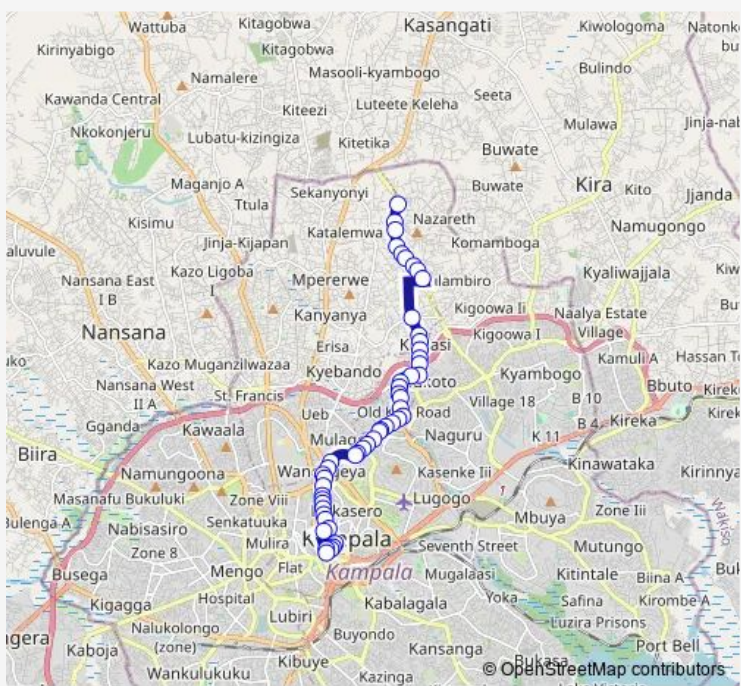

Bus KA142 City Square-Kyanja Taxi Stage

[Go to website](#)

Direction
 Kyanja — William Street

51 stops

[Open route schedule](#)

- Kyanja
- Kensington Boulevard
- Prime Petrol Station (Kisaasi Rd)
- Sir Apollo Kaggwa Primary School
- Manchester
- Roy Medical Centre
- Ngeye House
- Step By Step Infant School
- Ndundu Complex
- Bytrust Petrol Station (Bukoto-kisasi Roundabout)
- Mariam High School
- Kisaasi College School
- Kisaasi Ssebagaka (Kikulu Rd Jct)
- Bukoto Rd - Kisota Rd Jct
- Dawn Children Centre
- Bukoto (Moyo Close Jct)
- Moyo Close T Intersection
- Sunction Preparation School
- Moyo Close - Kyebando Ring Rd Jct
- Kampala International School
- Kisuule Nursery And Primary School

Route schedule
 Kyanja — William Street

Monday	06:30-19:00
Tuesday	06:30-19:00
Wednesday	06:30-19:00
Thursday	06:30-19:00
Friday	06:30-19:00
Saturday	06:30-19:00
Sunday	06:30-19:00

Route info

Direction: Kyanja

Stops: 51

Trip Duration: 1 hour 8 min

KA142 — City Square-Kyanja Taxi Stage **BusMaps**

Bukoto Height Apartments

Moyo Close Junction

Transformer

Rpide Microfinance (Bukoto)

Kamwokya Centre

Centenary Point (Old Kira Rd)

Kamwokya (Old Kira Rd)

Kamwokya (Kira Rd)

Gapco (Kira Rd)

City Oil (Kamwokya)

Save The Children

British High Commission

Mulago Hospital Taxi