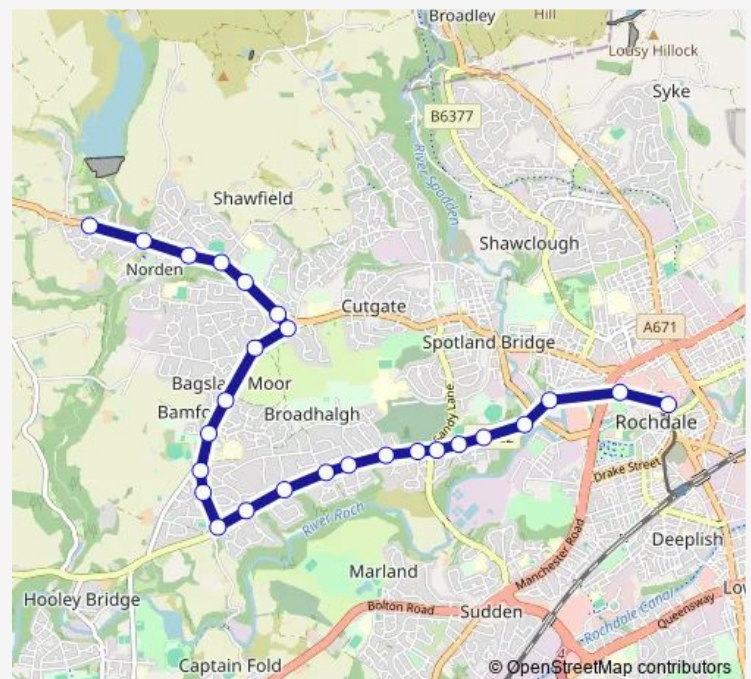

Moorland Avenue

Elmsfield Avenue

Shawfield Lane

Route schedule

Rochdale Interchange — Edenfield Road

Monday 06:59-22:26

Tuesday 06:59-22:26

Wednesday 06:59-22:26

Thursday 06:59-22:26

Friday 06:59-22:26

Saturday 06:55-22:24

Sunday 10:11-22:11

Route info

Direction: Rochdale Interchange

Stops: 26

Trip Duration: 0 hour 22 min

442 — Rochdale - Norden

Norden Village

Hutchinson Road

White Lion

Norden Close

Edenfield Road

Direction

Edenfield Road — Rochdale Interchange

Thursday 07:21-22:51

Friday 07:21-22:51

Saturday 07:17-22:48

Sunday 09:29-22:29

Route info

Direction: Edenfield Road

Stops: 26

Trip Duration: 0 hour 16 min