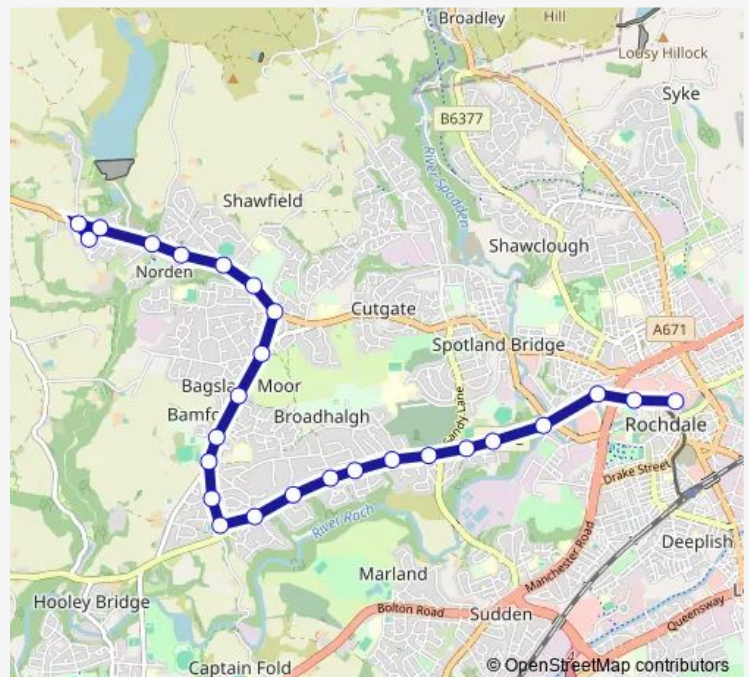

### Route schedule

Rochdale Interchange — Edenfield Road

Monday 06:55-22:26

Tuesday 06:59-22:26

Wednesday 06:55-22:26

Thursday 06:59-22:26

Friday 06:55-22:26

Saturday 06:55-22:24

### Route info

Direction: Rochdale Interchange

Stops: 26

Trip Duration: 0 hour 17 min

442 — Rochdale - Norden

Norden Village

Hutchinson Road

White Lion

## Route schedule

Edenfield Road — Rochdale Interchange

Monday 07:17-22:51

Tuesday 07:21-22:51

Wednesday 07:17-22:51

Thursday 07:21-22:51

Friday 07:17-22:51

Saturday 07:17-22:48

## Route info

Direction: Edenfield Road

Stops: 26

Trip Duration: 0 hour 19 min

442 Bus time schedules and route maps are available in an offline PDF at [busmaps.com](https://busmaps.com). Use the [busmaps.com](https://busmaps.com) website to see live bus times, train schedule or subway schedule, and step-by-step directions for all public transit in Rochdale