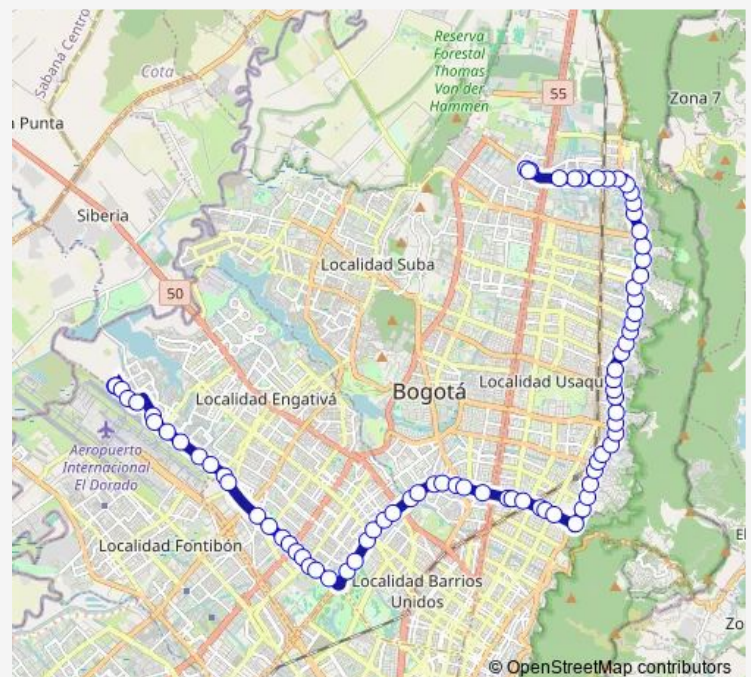

Saturday 04:00-23:07

Sunday 04:00-23:07

Route info

Direction: Patio Troncal Norte Tmsa

Stops: 78

Trip Duration: 1 hour 33 min

AK 7 - AC 147

AK 7 - CL 144