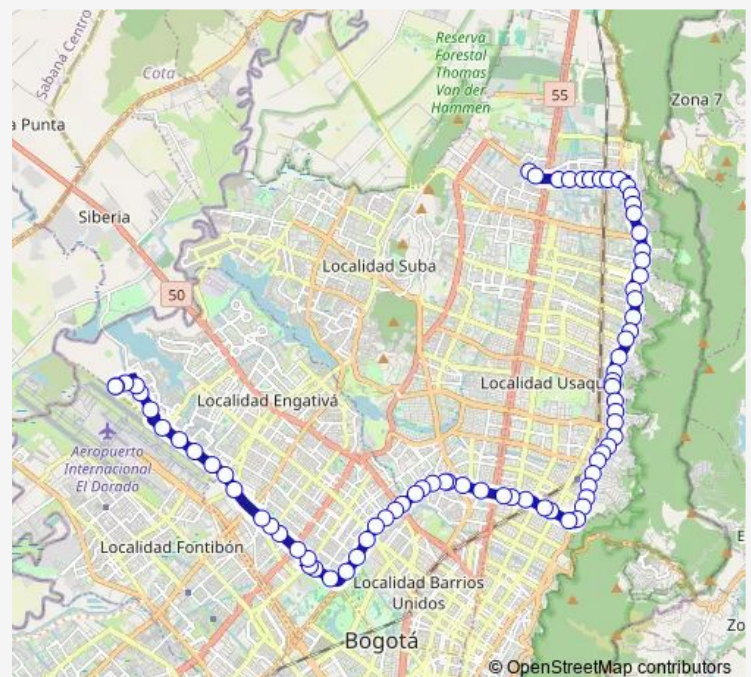

Saturday 04:00-23:07

Sunday 04:00-23:07

Route info

Direction: KR 122 - CL 63a

Stops: 80

Trip Duration: 1 hour 34 min

AC 63 - AK 68

AK 68 - AC 63