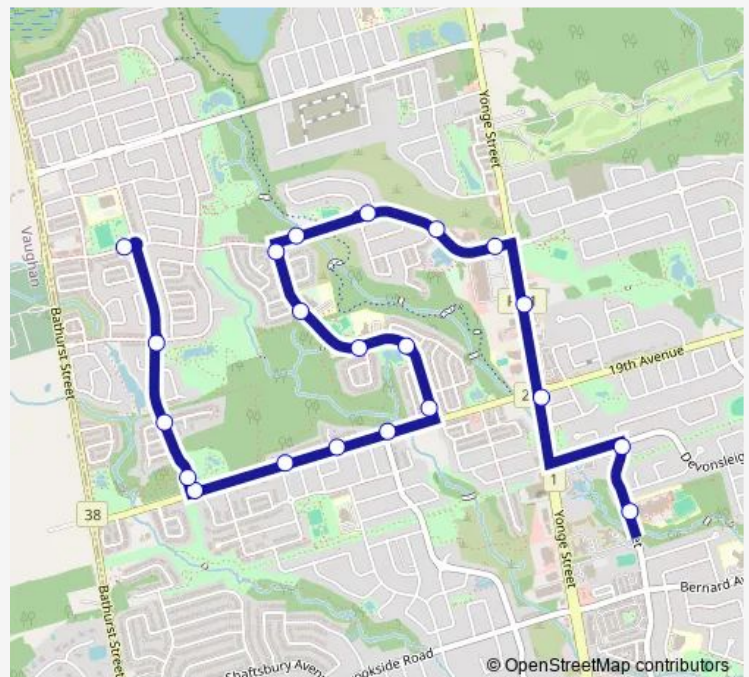

### Direction

Yorkland ST Stop # 2100 — Tower Hill RD / Selwyn Rd

21 stops

[Open route schedule](#)

Yorkland ST Stop # 2100

Yorkland ST / Devonsleigh Blvd

Yonge ST / 19th Av

Yonge ST Stop # 5781

Tower Hill RD / Yonge St

Tower Hill RD / Edelweiss Av

Tower Hill RD / Wicker Dr

Tower Hill RD / Rollinghill Rd

Rollinghill RD / Tower Hill Rd

Rollinghill RD / Skywood Dr

Rollinghill RD / Richvalley Cres

Rollinghill RD / Glenis Gate

### Route schedule

Yorkland ST Stop # 2100 — Tower Hill RD / Selwyn Rd

Monday 15:45

Tuesday 15:45

Wednesday 15:45

Thursday 15:45

Friday 15:45

Saturday —

### Route info

Direction: Yorkland ST Stop # 2100

Stops: 21

Trip Duration: 0 hour 17 min

442 — Richmond Hill SS VIA Gamble

442 Bus time schedules and route maps are available in an offline PDF at [busmaps.com](https://busmaps.com). Use the [busmaps.com](https://busmaps.com) website to see live bus times, train schedule or subway schedule, and step-by-step directions for all public transit in Toronto