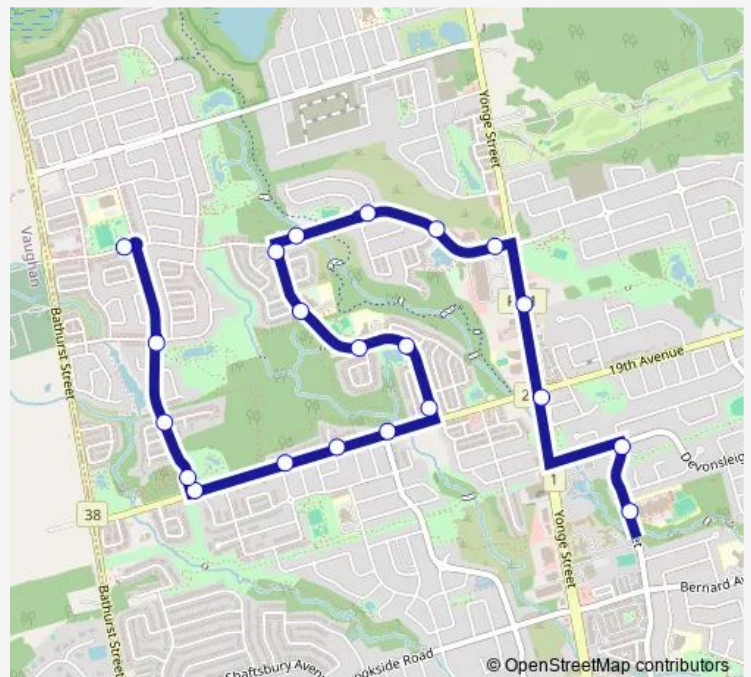

Bus 442 Richmond Hill SS VIA Gamble

[Go to website](#)

Direction

Yorkland ST Stop # 2100 — Tower Hill RD / Selwyn Rd

21 stops

[Open route schedule](#)

- Yorkland ST Stop # 2100
- Yorkland ST / Devonsleigh Blvd
- Yonge ST / 19th Av
- Yonge ST Stop # 5781
- Tower Hill RD / Yonge St
- Tower Hill RD / Edelweiss Av
- Tower Hill RD / Wicker Dr
- Tower Hill RD / Rollinghill Rd
- Rollinghill RD / Tower Hill Rd
- Rollinghill RD / Skywood Dr
- Rollinghill RD / Richvalley Cres
- Rollinghill RD / Glenis Gate
- Rollinghill RD / Gamble Rd
- Gamble RD / Rothbury Rd
- Gamble RD / Harvest Crt
- Gamble RD / Colesbrook Rd
- Gamble RD / Selwyn Rd
- Selwyn RD / Gamble Rd
- Selwyn RD / Platinum Av
- Selwyn RD / Alpaca Av
- Tower Hill RD / Selwyn Rd

Route schedule

Yorkland ST Stop # 2100 — Tower Hill RD / Selwyn Rd

Monday	15:45
Tuesday	15:45
Wednesday	15:45
Thursday	15:45
Friday	15:45
Saturday	—
Sunday	—

Route info

Direction: Yorkland ST Stop # 2100

Stops: 21

Trip Duration: 0 hour 17 min

442 — Richmond Hill SS VIA Gamble

442 Bus time schedules and route maps are available in an offline PDF at busmaps.com. Use the busmaps.com website to see live bus times, train schedule or subway schedule, and step-by-step directions for all public transit in Toronto