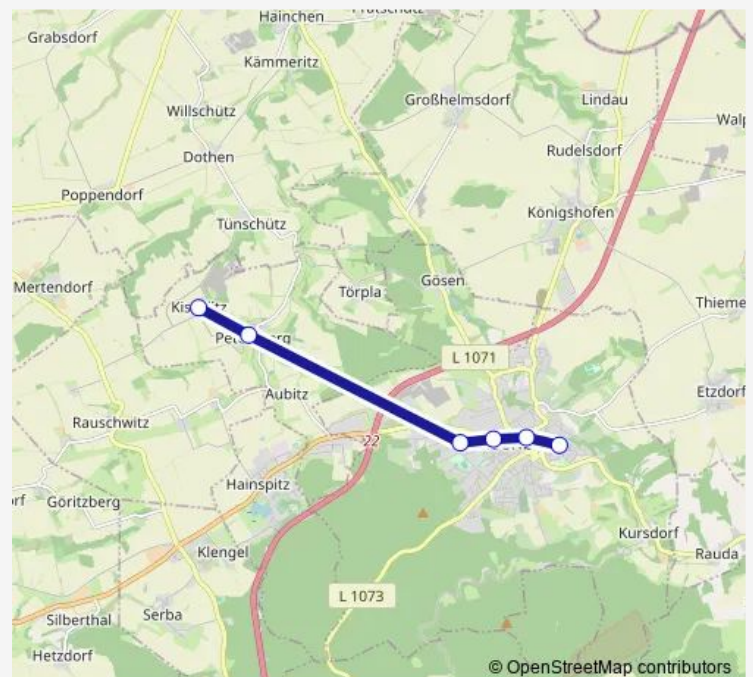

Wednesday 07:10

Thursday 07:10

Friday 07:10

Saturday —

Sunday —

Route info

Direction: Kischlitz

Stops: 6

Trip Duration: 0 hour 26 min

442

442 Bus time schedules and route maps are available in an offline PDF at busmaps.com. Use the busmaps.com website to see live bus times, train schedule or subway schedule, and step-by-step directions for all public transit in Eisenberg