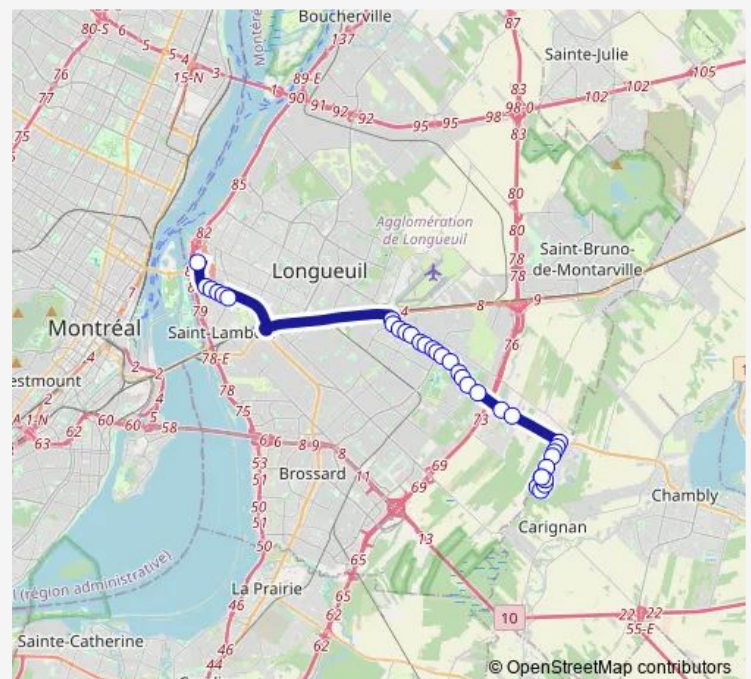

Thursday 16:06-17:06

Friday 16:06-17:06

Saturday —

Sunday —

Route info

Direction: Terminus Longueuil

Stops: 34

Trip Duration: 0 hour 42 min

Friday 07:00-08:00

Saturday —

Sunday —

Route info

Direction: La Fredière / Parc Carignan-Salières

Stops: 37

Trip Duration: 0 hour 41 min

Cousineau / Prince-Charles