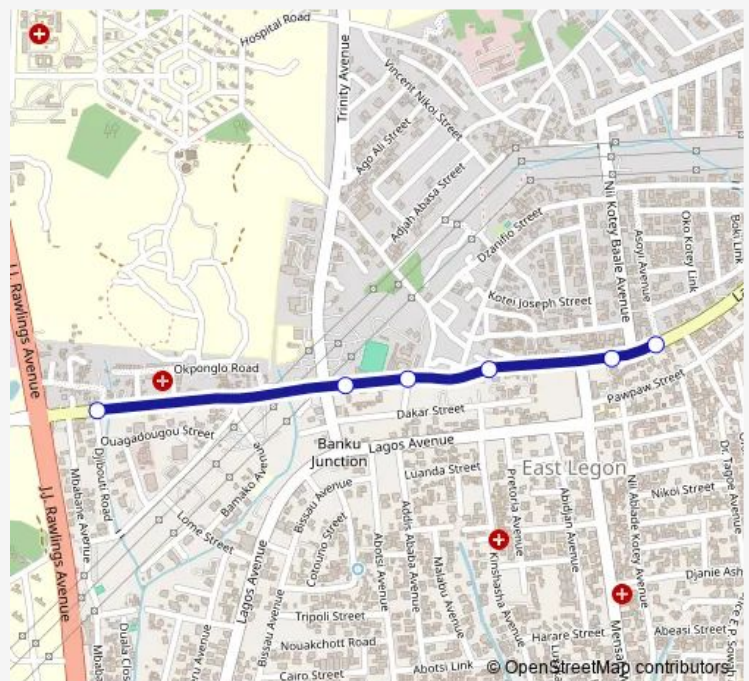

### Route schedule

Okponglo — Bawaleshie Acheampong

Monday 06:00

Tuesday 06:00

Wednesday 06:00

Thursday 06:00

Friday 06:00

Saturday 06:00

### Route info

Direction: Okponglo

Stops: 6

Trip Duration: 0 hour 8 min

442 — Okponglo ↔ Bawaleshie

**Direction**

Bawaleshie Acheampong — Okponglo

6 stops

## Route info

Direction: Bawaleshie Acheampong

Stops: 6

Trip Duration: 0 hour 8 min

442 Bus time schedules and route maps are available in an offline PDF at busmaps.com. Use the busmaps.com website to see live bus times, train schedule or subway schedule, and step-by-step directions for all public transit in Accra