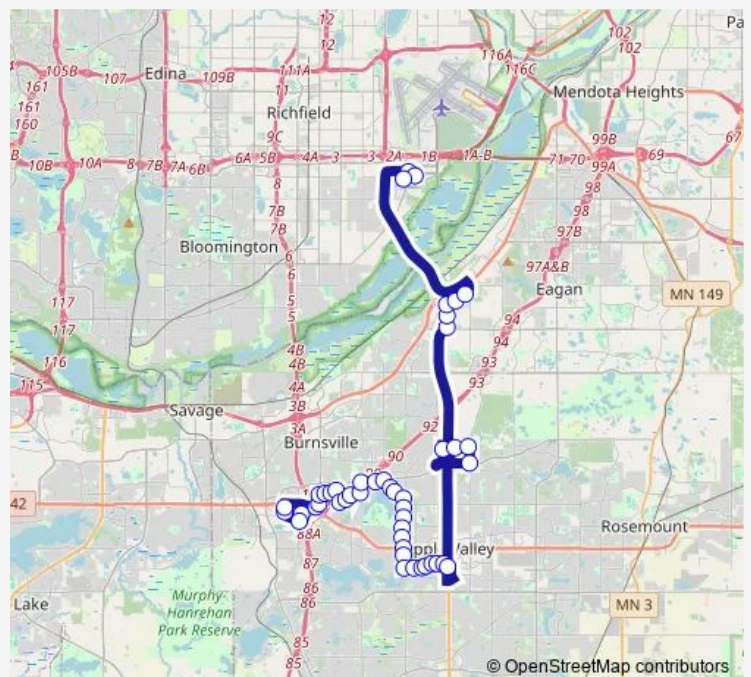

Garden View Dr at Co Rd 42 NE corner

Garden View Dr at Strese Ln SE corner

Route schedule

Mall of America Transit Station Gate F — Burnsville Center Mall

Monday 06:06-22:09

Tuesday 06:06-22:09

Wednesday 06:06-22:09

Thursday 06:06-22:09

Friday 06:06-22:09

Saturday 08:49-19:49

Sunday 08:49-19:49

Route info

Direction: Mall of America Transit Station Gate F

Stops: 44

Trip Duration: 0 hour 52 min

140 St at 135 St NE corner

Mcandrews Rd at Co Rd 11 (E) NW corner

Mcandrews Rd at Frontier Ct NE corner

Co. Rd 11 at Mcandrews Rd SW corner

Evergreen Dr at Co Rd 11 NW corner

Evergreen Dr at Park Ave N corner

Evergreen Dr at Evergreen Ct N corner

Evergreen Dr at Portland Av NE corner

Nicollet Blvd at Community Dr NE corner

Nicollet Blvd at Fairview Ridges Hosp N

Nicollet Blvd at Fairview Dr NE corner

Nicollet Av at Nicollet Blvd SW corner