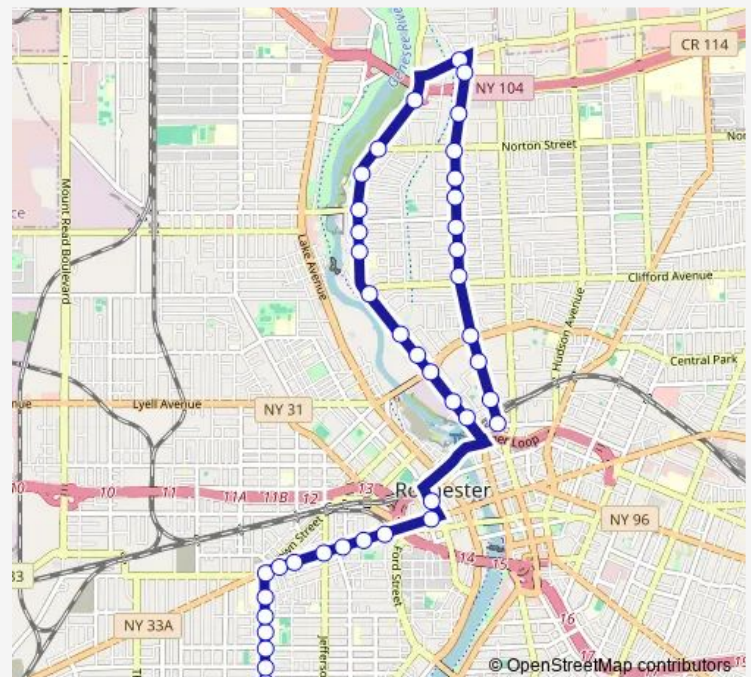

### Route schedule

Wilson Commencement Hs — Clinton & Central

Monday 14:40

Tuesday 14:40

Wednesday 14:40

Thursday 14:40

Friday 11:10-14:40

Saturday —

### Route info

Direction: Wilson Commencement Hs

Stops: 41

Trip Duration: 0 hour 26 min

442 — St Paul-N Clinton/Genesee

St Paul & Clifford

St Paul & Avenue A

St Paul & Avenue C

St Paul & Avenue E

St Paul & Saranac

St Paul & Norton

St Paul & Route 104

E Ridge & Opp Rutledge

Clinton & Rau

Clinton & Darrow

Clinton & Norton

## Route info

Direction: Clinton &amp; Ward

Stops: 45

Trip Duration: 0 hour 26 min

St Paul & Bertina Forde's Crossing

St Paul & Bausch

St Paul & Dowling

St Paul & Ward