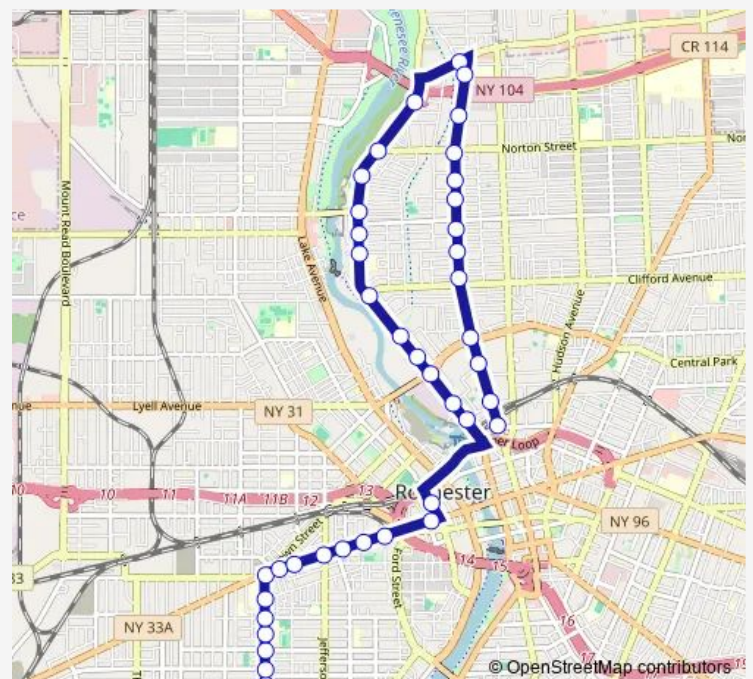

Thursday 14:40

Friday 11:10-14:40

Saturday —

Sunday —

Route info

Direction: Wilson Commencement Hs

Stops: 41

Trip Duration: 0 hour 26 min

442 — St Paul-N Clinton/Genesee

St Paul & Clifford

St Paul & Avenue A

St Paul & Avenue C

St Paul & Avenue E

St Paul & Saranac

St Paul & Norton

St Paul & Route 104

E Ridge & Opp Rutledge

Clinton & Rau

Clinton & Darrow

Clinton & Norton

Clinton & Borchard

Clinton & Rialto

Clinton & Bloomingdale

Clinton & Ave A

Friday 06:49

Saturday —

Sunday —

Route info

Direction: Clinton & Ward

Stops: 45

Trip Duration: 0 hour 26 min

St Paul & Bertina Forde's Crossing