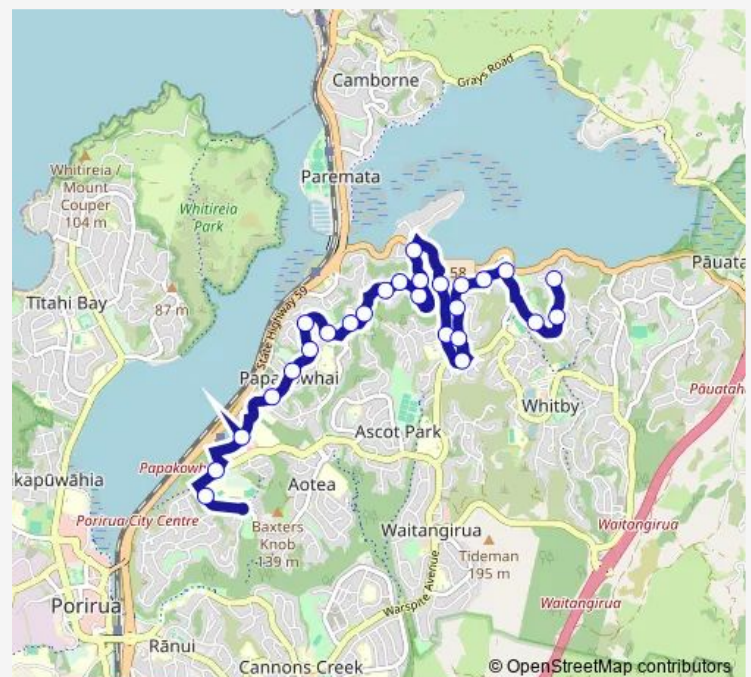

Postgate Drive at Browns Bay Park

Postgate Drive at Staithes Drive North

Spinnaker Drive at Hicks Close

Leeward Drive at Ensign Lane

Leeward Drive at Mercury Way

Leeward Drive (near 46)

Route schedule

Aotea College - Stop B (school stop) — Whitby - The Crowsnest

Monday 15:17

Tuesday 14:27

Wednesday 15:17

Thursday 14:27

Friday 15:17

Saturday —

Sunday —

Route info

Direction: Aotea College - Stop B (school stop)

Stops: 26

Trip Duration: 0 hour 30 min

442 — Aotea College - Whitby (The Crowsnest)

Leeward Drive at Bosun Terrace (near 22)

Spinnaker Drive at Leeward Drive (near 17)

Ayton Drive (near 33)

Ayton Drive (near 69)

Whitby - The Crowsnest

442 School Bus time schedules and route maps are available in an offline PDF at busmaps.com. Use the busmaps.com website to see live bus times, train schedule or subway schedule, and step-by-step directions for all public transit in Wellington