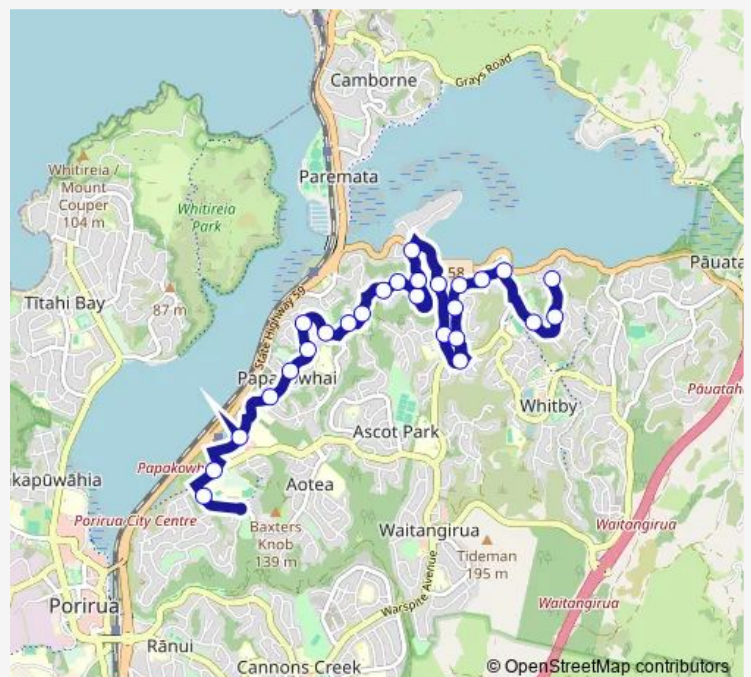

Eskdale Road at Moray Place (near 61)

Lauderdale Road (opposite 14)

Tirowhanga Road (near 20)

Kahu Road (near 51)

Kahu Road (near 61)

Kahu Road (near 108)

Kahu Road at Kenef Road

Oak Avenue (near 14)

Postgate Drive at Browns Bay Park

Postgate Drive at Staithe Drive North

Spinnaker Drive at Hicks Close

Leeward Drive at Ensign Lane

Leeward Drive at Mercury Way

Leeward Drive (near 46)

Route schedule

Aotea College - Stop B (school stop) — Whitby - The Crowsnest

|           |       |
|-----------|-------|
| Monday    | 15:17 |
| Tuesday   | 14:27 |
| Wednesday | 15:17 |
| Thursday  | 14:27 |
| Friday    | 15:17 |
| Saturday  | —     |
| Sunday    | —     |

Route info

Direction: Aotea College - Stop B (school stop)

Stops: 26

Trip Duration: 0 hour 30 min

442 — Aotea College - Whitby (The Crowsnest)

Leeward Drive at Bosun Terrace (near 22)

Spinnaker Drive at Leeward Drive (near 17)