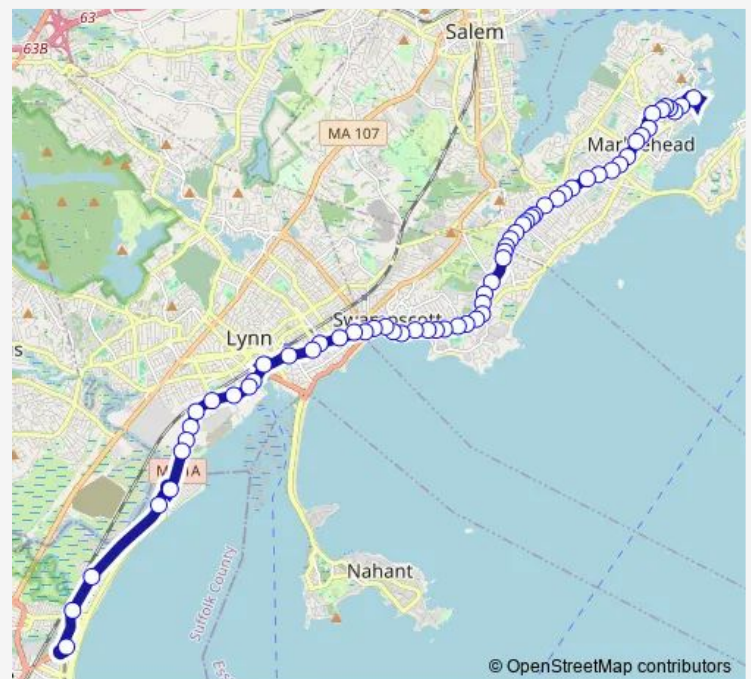

Thursday 05:05

Friday 05:05

Saturday 06:17

Sunday 07:20-08:15

Route info

Direction: Western Ave opp Lynn Garage

Stops: 60

Trip Duration: 0 hour 31 min

281 Humphrey St

Humphrey St @ Greenwood Ave

Humphrey St @ Marshall St

509 Humphrey St

Humphrey St opp Millett Rd

Humphrey St opp Pleasant St

Humphrey St @ Bates Rd

Humphrey St @ Shelton Rd

Humphrey St @ Alden Rd

Humphrey St @ Puritan Rd

Humphrey St opp Orchard Rd

Humphrey St @ Palmer Ave

Humphrey St @ Ocean Ave

Humphrey St opp Salem St

Humphrey St @ Beach Bluff Ave

Humphrey St @ Seaview Ave