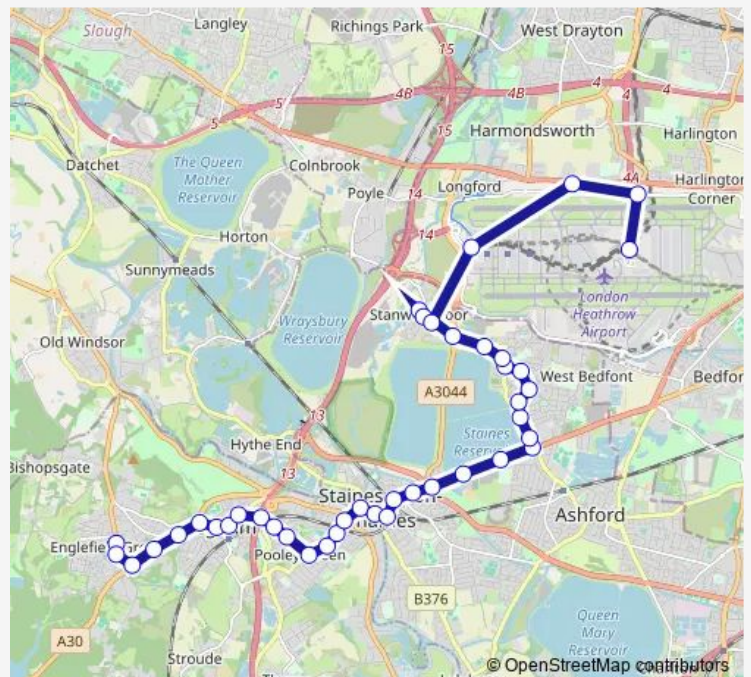

Riverside Road

Short Lane

Caledonia Road

Hadrian Close

Viscount Road

St Annes Avenue

Scots Close

Ashford Hospital Entrance

Thursday 09:35-11:35

Friday 09:35-11:35

Saturday 09:35-11:35

Sunday 09:35-11:35

Route info

Direction: Heathrow Terminal 5

Stops: 26

Trip Duration: 0 hour 35 min

442 — Heathrow - Stanwell Moor - Staines

Crooked Billet Roundabout

Birch Green

Kingston Road

Ripley Way

Elmsleigh Bus Station

Direction

Elmsleigh Bus Station — Heathrow Terminal 5

30 stops

[Open route schedule](#)

Elmsleigh Bus Station

Edgell Road

Carlyle Road

Wheatsheaf Lane

Sweeps Bridge

Florence Gardens