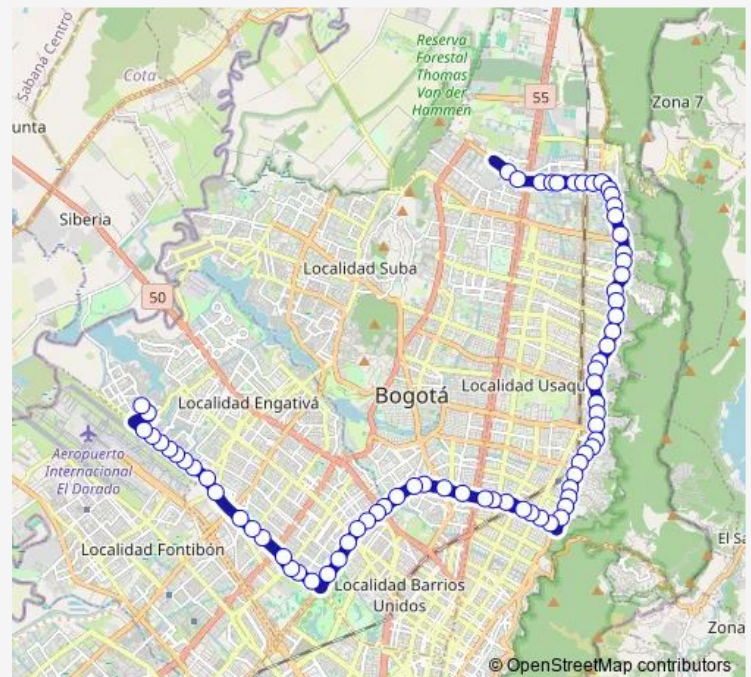

AK 7 - CL 156

AK 7 - CL 153

AK 7 - CL 150

Route schedule

AC 183 – KR 54d — TV 113 - CL 67a

Monday 04:00-23:02

Tuesday 04:00-23:02

Wednesday 04:00-23:02

Thursday 04:00-23:02

Friday 04:00-23:02

Saturday 04:00-23:02

Sunday 05:35-22:27

Route info

Direction: AC 183 – KR 54d

Stops: 74

Trip Duration: 1 hour 53 min

Saturday

—

Sunday

15:57-19:54

Route info

Direction: AC 183 – KR 54d

Stops: 74

Trip Duration: 1 hour 29 min