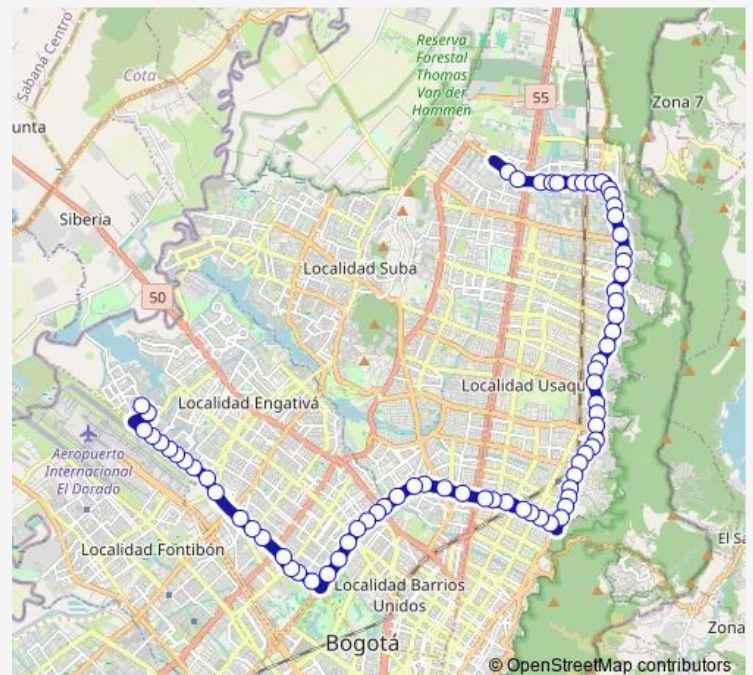

AK 7 - CL 156

AK 7 - CL 153

AK 7 - CL 150

Route schedule

AC 183 – KR 54d — TV 113 - CL 67a

Monday —

Tuesday —

Wednesday —

Thursday —

Friday —

Saturday —

Sunday 15:57-19:54

Route info

Direction: AC 183 – KR 54d

Stops: 74

Trip Duration: 1 hour 26 min

Thursday 04:00-23:02

Friday 04:00-23:02

Saturday 04:00-23:02

Sunday 05:35-22:27

Route info

Direction: AC 183 – KR 54d

Stops: 74

Trip Duration: 1 hour 1 min