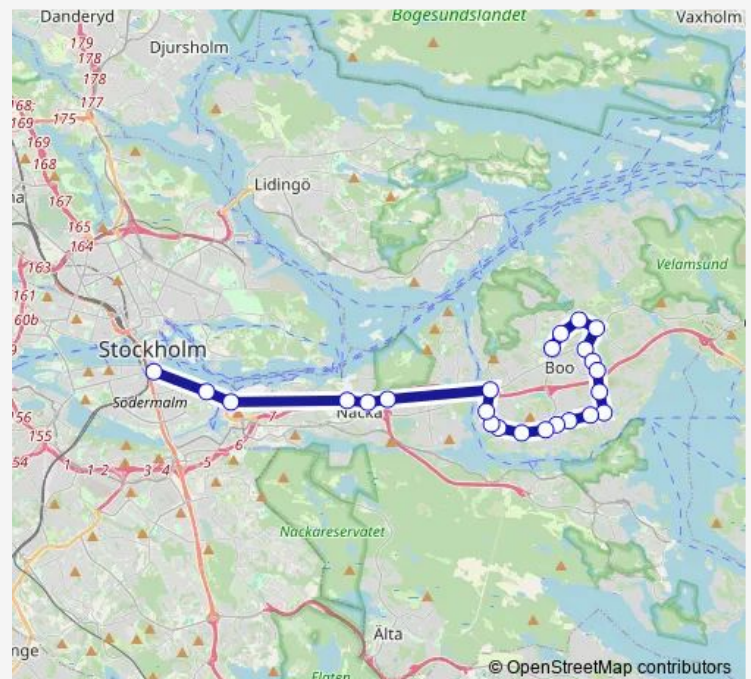

Thursday 05:53-21:45

Friday 05:53-22:02

Saturday 09:01-22:02

Sunday 09:01-22:02

Route info

Direction: Orminge centrum

Stops: 24

Trip Duration: 0 hour 43 min

442

Henriksdal station

Londonviadukten

Slussen T-bana

Direction

Slussen T-bana — Orminge centrum

23 stops

[Open route schedule](#)