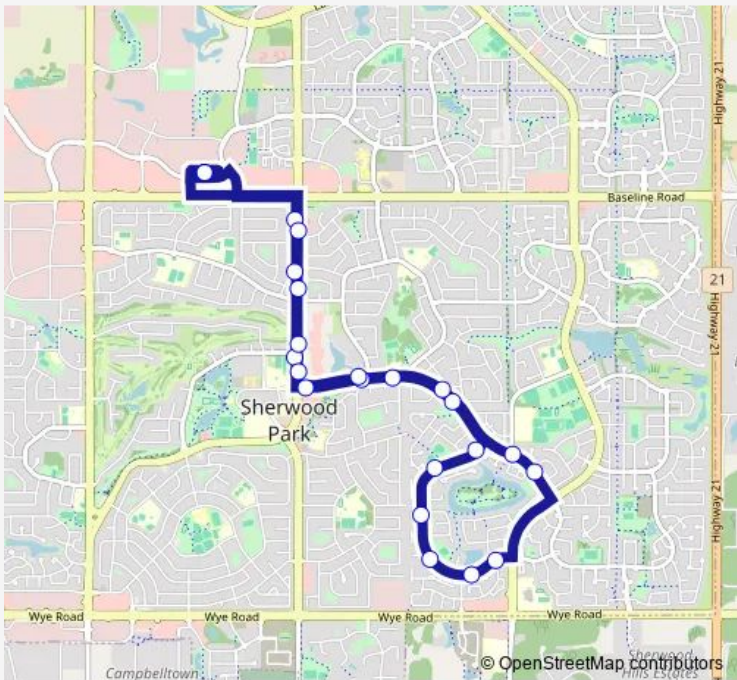

Bus 442 Bethel - Nottingham

[Go to website](#)

Direction
Bethel Transit Terminal — Bethel Transit Terminal
23 stops
[Open route schedule](#)

- Bethel Transit Terminal
- Sherwood Dr & Baseline Rd
- Sherwood Dr & Main Blvd
- Sherwood Dr & Oak St
- Granada Blvd & Sherwood Dr
- Granada Blvd & Peacock Dr
- Sherwood Dr & Starling Rd
- Granada Blvd
- Nottingham Blvd & Nottingham Rd
- Nottingham Blvd & Nottingham Rd
- Nottingham Blvd & Norwich Cr
- Nottingham Blvd & Norland Cl
- Nottingham Bl & Nottingham Wy
- Notingham Blvd & Clover Bar Rd
- Granada Blvd & Forrest Dr
- Granada Blvd & Colwil Blvd
- Granada Blvd
- Granada Blvd & Georgian Wy
- Sherwood Dr & Granada Blvd
- Sherwood Dr & Oak St
- Sherwood Dr & Gatewood Blvd

Route schedule
Bethel Transit Terminal — Bethel Transit Terminal

Monday	05:52-18:45
Tuesday	05:52-18:45
Wednesday	05:52-18:45
Thursday	05:52-18:45
Friday	05:52-18:45
Saturday	—
Sunday	—

Route info
Direction: Bethel Transit Terminal
Stops: 23
Trip Duration: 0 hour 25 min

442 — Bethel - Nottingham **BusMaps**

Sherwood Dr & Graham Rd

Bethel Transit Terminal

442 Bus time schedules and route maps are available in an offline PDF at busmaps.com. Use the busmaps.com website to see live bus times, train schedule or subway schedule, and step-by-step directions for all public transit in Edmonton

The schedule is provided in the local timezone. Times with "(+1)" indicate departures on the next day.

PDF file created on 2025-01-16

2024 BusMaps.com - All Rights Reserved