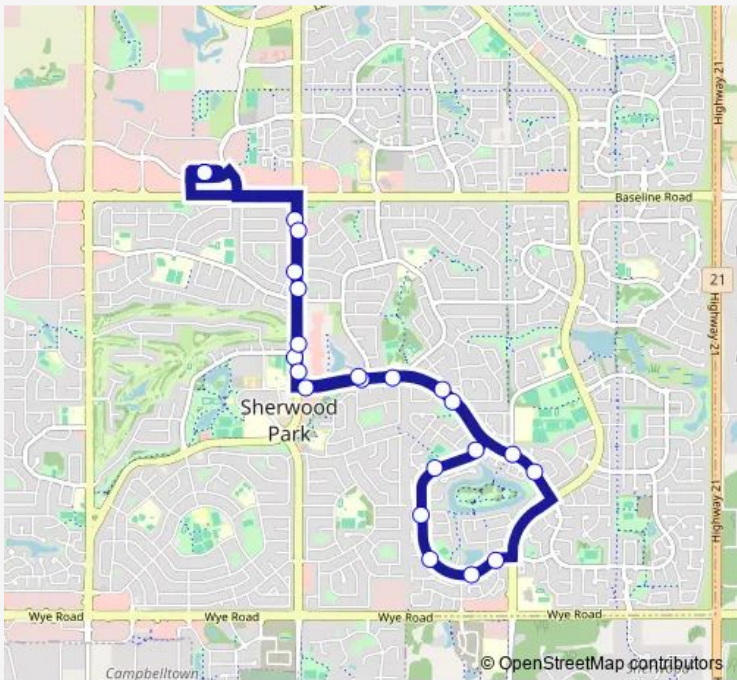

Bus 442 Bethel - Nottingham

[Go to website](#)

Direction
Bethel Transit Terminal — Bethel Transit Terminal
23 stops
[Open route schedule](#)

- Bethel Transit Terminal
- Sherwood Dr & Baseline Rd
- Sherwood Dr & Main Blvd
- Sherwood Dr & Oak St
- Granada Blvd & Sherwood Dr
- Granada Blvd & Peacock Dr
- Sherwood Dr & Starling Rd
- Granada Blvd
- Nottingham Blvd & Nottingham Rd
- Nottingham Blvd & Nottingham Rd
- Nottingham Blvd & Norwich Cr
- Nottingham Blvd & Norland Cl
- Nottingham Bl & Nottingham Wy
- Notingham Blvd & Clover Bar Rd
- Granada Blvd & Forrest Dr
- Granada Blvd & Colwil Blvd
- Granada Blvd
- Granada Blvd & Georgian Wy
- Sherwood Dr & Granada Blvd
- Sherwood Dr & Oak St
- Sherwood Dr & Gatewood Blvd

Route schedule
Bethel Transit Terminal — Bethel Transit Terminal

Monday	05:52-18:45
Tuesday	05:52-18:45
Wednesday	05:52-18:45
Thursday	05:52-18:45
Friday	05:52-18:45
Saturday	—
Sunday	—

Route info
Direction: Bethel Transit Terminal
Stops: 23
Trip Duration: 0 hour 25 min

442 — Bethel - Nottingham **BusMaps**

Sherwood Dr & Graham Rd

Bethel Transit Terminal

442 Bus time schedules and route maps are available in an offline PDF at busmaps.com. Use the busmaps.com website to see live bus times, train schedule or subway schedule, and step-by-step directions for all public transit in Edmonton

The schedule is provided in the local timezone. Times with "(+1)" indicate departures on the next day.

PDF file created on 2025-02-26

2024 BusMaps.com - All Rights Reserved