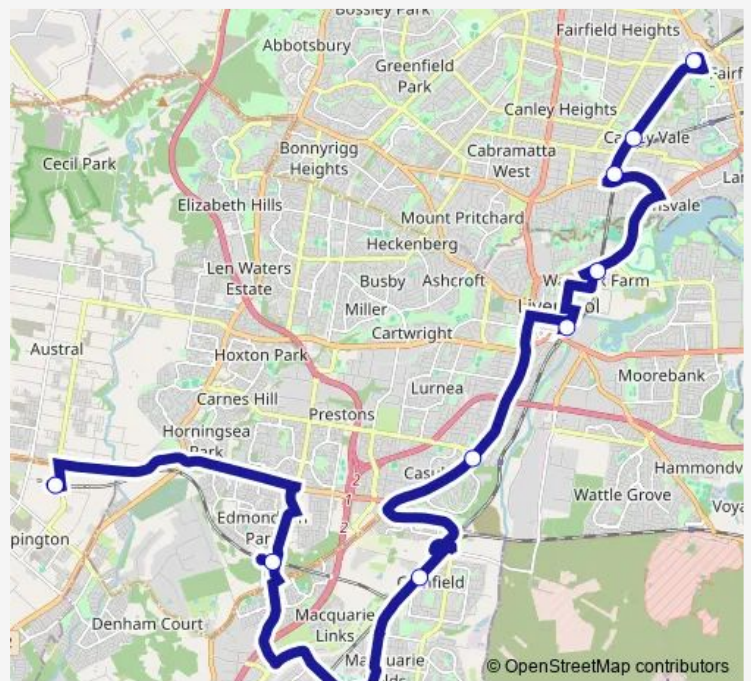

Remembrance Av Opp Warwick Farm Station

Liverpool Station, Stand A

Hume Hwy After Casula Rd

Railway Pde Opp Glenfield Station

Edmondson Park Station, Stand A

Leppington Station, Access Rd, Stand A

### Route schedule

Dale St Opp Fairfield RSL Club — Leppington Station, Access Rd, Stand A

Monday	—
Tuesday	—
Wednesday	23:52-01:02 <sup>+1</sup>
Thursday	23:52-01:02 <sup>+1</sup>
Friday	—
Saturday	—
Sunday	—

### Route info

Direction: Dale St Opp Fairfield RSL Club

Stops: 9

Trip Duration: 1 hour 13 min

29t2 — Leppington, then all stations to Fairfield

**Direction**

Leppington Station, Access Rd, Stand A — Fairfield RSL Club, Dale St

**Route info**

Direction: Leppington Station, Access Rd, Stand A

Stops: 9

Trip Duration: 1 hour 2 min

29t2 Rail Replacement Bus Service time schedules and route maps are available in an offline PDF at busmaps.com. Use the busmaps.com website to see live bus times, train schedule or subway schedule, and step-by-step directions for all public transit in Liverpool