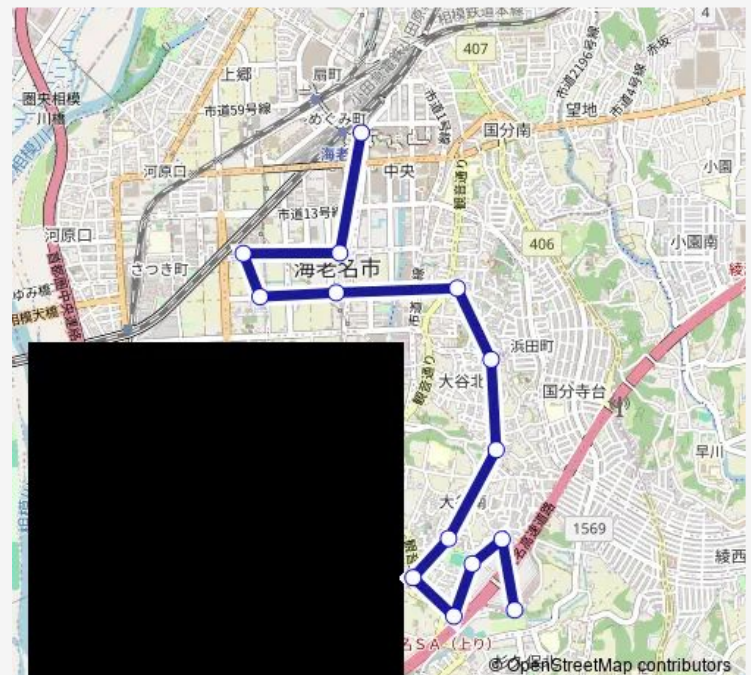

Wednesday 07:52-19:25

Thursday 07:52-19:25

Friday 07:52-19:25

Saturday 07:52-19:25

Sunday 07:52-19:25

Route info

Direction: 海老名駅

Stops: 14

Trip Duration: 0 hour 30 min

◆海老名駅 ~ 大谷 ~ EXPASA海老名下り

Direction

Expasa海老名下り — 海老名駅

14 stops

[Open route schedule](#)

Expasa海老名下り

向原

Route info

Direction: Expasa海老名下り

Stops: 14

Trip Duration: 0 hour 30 min

◆海老名駅～大谷～EXPASA海老名下り Bus time schedules and route maps are available in an offline PDF at [busmaps.com](#). Use the [busmaps.com](#) website to see live bus times, train schedule or subway schedule, and step-by-step directions for all public transit in Ebina