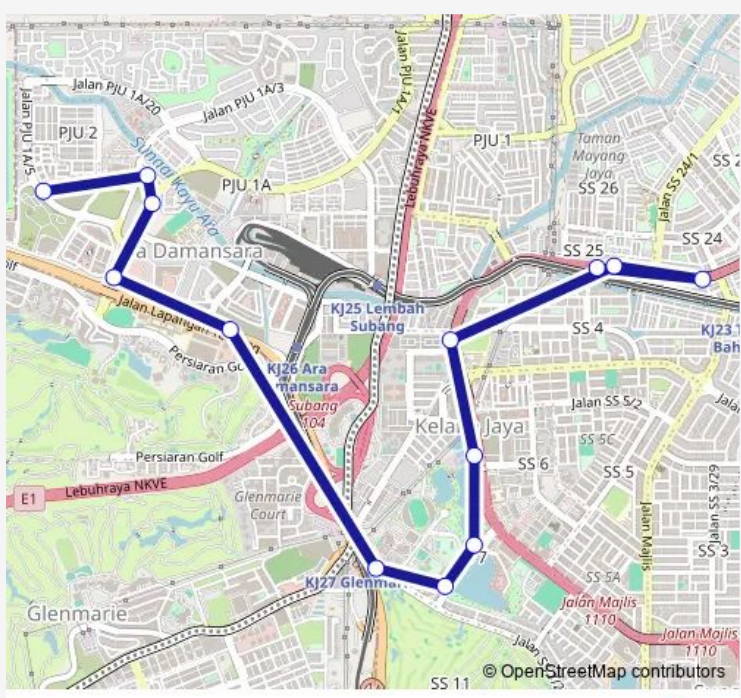

Bus T607 Stesen LRT Kelana Jaya

[Go to website](#)

Direction
 Pangsapuri Jati, Jalan PJU 1A/5 — Stesen LRT Kelana Jaya, Ldp
 13 stops
[Open route schedule](#)

- Pangsapuri Jati, Jalan PJU 1A/5
- Taipan 2, Jalan PJU 1/1
- Simpang Taipan 2, Jalan PJU 1/1
- Traffic Light Saujana
- Lembah Subang, Jalan Lapangan Terbang Subang
- Maybank Pusat Dagangan Kelana, Jalan SS 7/2
- Pusat Latihan MAS / Masjid Kelana Jaya, Jalan SS 7/13
- Plaza Kelana Jaya (opp.), Jalan SS 7/13
- Giant Kelana Jaya (opp.), Ldp
- Kjmc, Ldp
- Jejantas Stesen LRT Kelana Jaya, Ldp
- Simpang Jalan SS 2/3, Ldp
- Stesen LRT Kelana Jaya, Ldp

Route schedule
 Pangsapuri Jati, Jalan PJU 1A/5 — Stesen LRT Kelana Jaya, Ldp

Monday	06:00
Tuesday	06:00
Wednesday	06:00
Thursday	06:00
Friday	06:00
Saturday	06:00
Sunday	06:00

Route info
 Direction: Pangsapuri Jati, Jalan PJU 1A/5
 Stops: 13
 Trip Duration: 17 hour 0 min

■ T607 — Stesen LRT Kelana Jaya **BusMaps**

Direction

Stesen LRT Kelana Jaya, Ldp — Pangsapuri Jati, Jalan PJU 1A/5

27 stops

[Open route schedule](#)

Stesen LRT Kelana Jaya, Ldp

Kelana Puteri, Jalan SS 7/26

Bus Stop ID No 1000903

Pasaraya Speed 99, Jalan PJU 1A/1

Simpang Taman Perumahan, Jalan 1A/5

Taipan 1 Damansara

Taman Perumahan 1, Jalan 1A/3

Taman Perumahan 2, Jalan 1A/3

Taman Perumahan 3, Jalan 1A/3

Restoran Kapitan, Jalan 1A/20