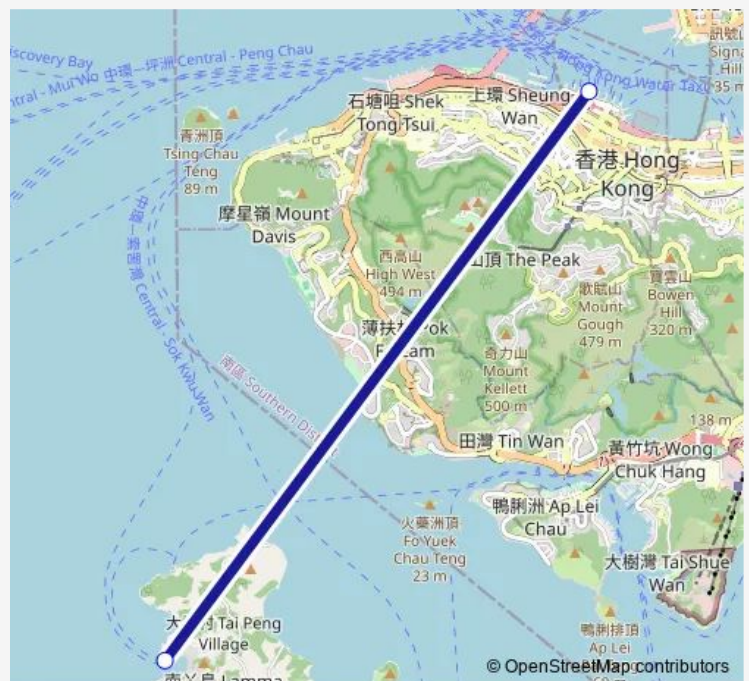

Ferry Central - Yung Shue Wan

[Go to website](#)

Direction

Yung Shue Wan Ferry Pier at Lamma Island — Central Pier No. 4 at Man Kwong Street

2 stops

[Open route schedule](#)

Yung Shue Wan Ferry Pier at Lamma Island

Central Pier No. 4 at Man Kwong Street

Route schedule

Yung Shue Wan Ferry Pier at Lamma Island — Central Pier No. 4 at Man Kwong Street

Monday	05:30-23:30
Tuesday	05:30-23:30
Wednesday	05:30-23:30
Thursday	05:30-23:30
Friday	05:30-23:30
Saturday	05:30-23:30
Sunday	05:30-23:30

Route info

Direction: Yung Shue Wan Ferry Pier at Lamma Island

Stops: 2

Trip Duration: 0 hour 27 min

Central - Yung Shue Wan

Direction

Central Pier No. 4 at Man Kwong Street — Yung Shue Wan Ferry Pier at Lamma Island

Monday 06:30-00:30⁺¹

Tuesday 06:30-00:30⁺¹

Wednesday 06:30-00:30⁺¹

Thursday 06:30-00:30⁺¹

Friday 06:30-00:30⁺¹

Saturday 02:30-00:30⁺¹

Sunday 02:30-00:30⁺¹

Route info