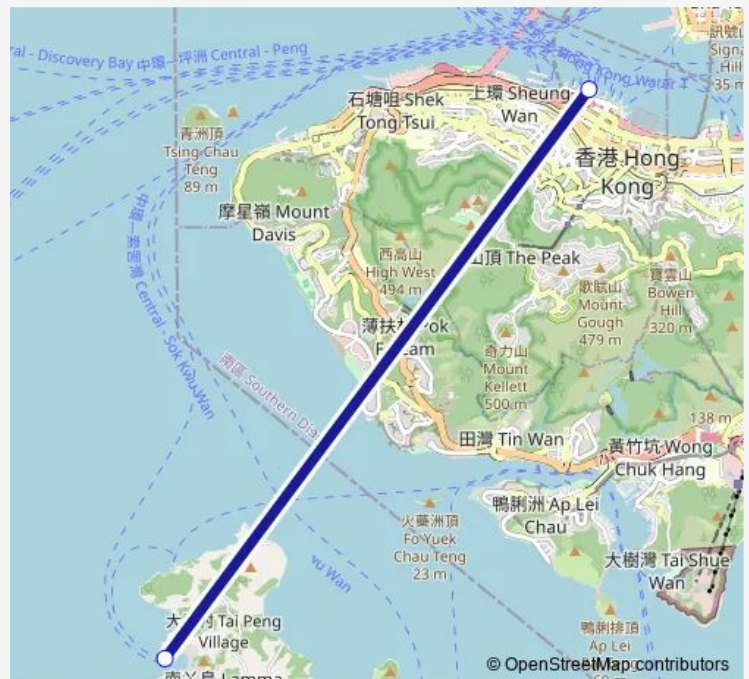

### Direction

Yung Shue Wan Ferry Pier at Lamma Island — Central Pier No. 4 at Man Kwong Street

2 stops

[Open route schedule](#)

Yung Shue Wan Ferry Pier at Lamma Island

Central Pier No. 4 at Man Kwong Street

### Route schedule

Yung Shue Wan Ferry Pier at Lamma Island — Central Pier No. 4 at Man Kwong Street

Monday	05:30-23:30
Tuesday	05:30-23:30
Wednesday	05:30-23:30
Thursday	05:30-23:30
Friday	05:30-23:30
Saturday	05:30-23:30
Sunday	05:30-23:30

### Route info

Direction: Yung Shue Wan Ferry Pier at Lamma Island

Stops: 2

Trip Duration: 0 hour 27 min

■ Central - Yung Shue Wan

### Route info

Direction: Central Pier No. 4 at Man Kwong Street

Stops: 2

Trip Duration: 0 hour 27 min

Ferry time schedules and route maps are available in an offline PDF at [busmaps.com](https://busmaps.com). Use the [busmaps.com](https://busmaps.com) website to see live bus times, train schedule or subway schedule, and step-by-step directions for all public transit in Central