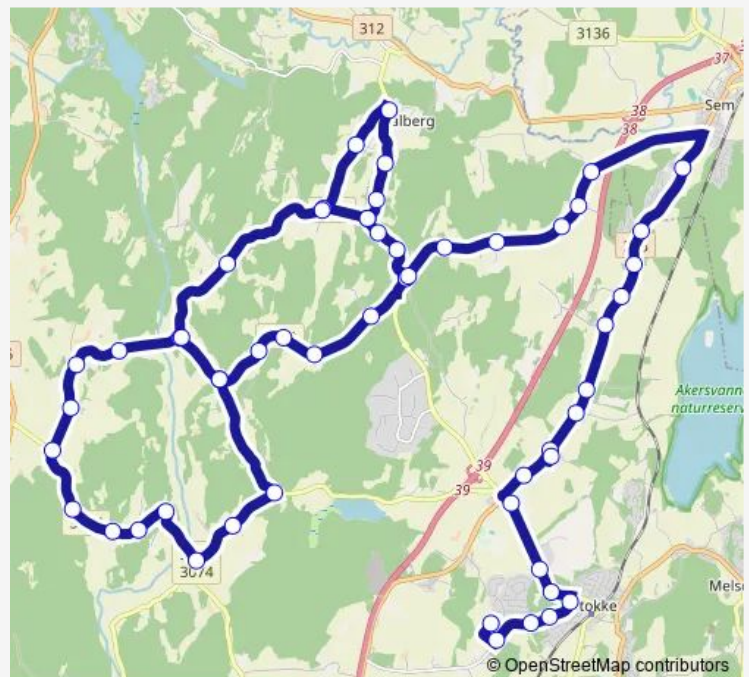

Anholt

Holmen

Holt

Route schedule

Dalenkrysset — Stokke ungdomsskole snuplass

Monday 06:58

Tuesday 06:58

Wednesday 06:58

Thursday 06:58

Friday 06:58

Saturday —

Sunday —

Route info

Direction: Dalenkrysset

Stops: 55

Trip Duration: 1 hour 22 min

■ 1648 — Dalen-Anholt-Ramsum-Stokke usk

BusMaps

Vennerød skole

Grytekrysset

Berg Vestre Skjee

Grythe boligfelt

Valberg

Skåum