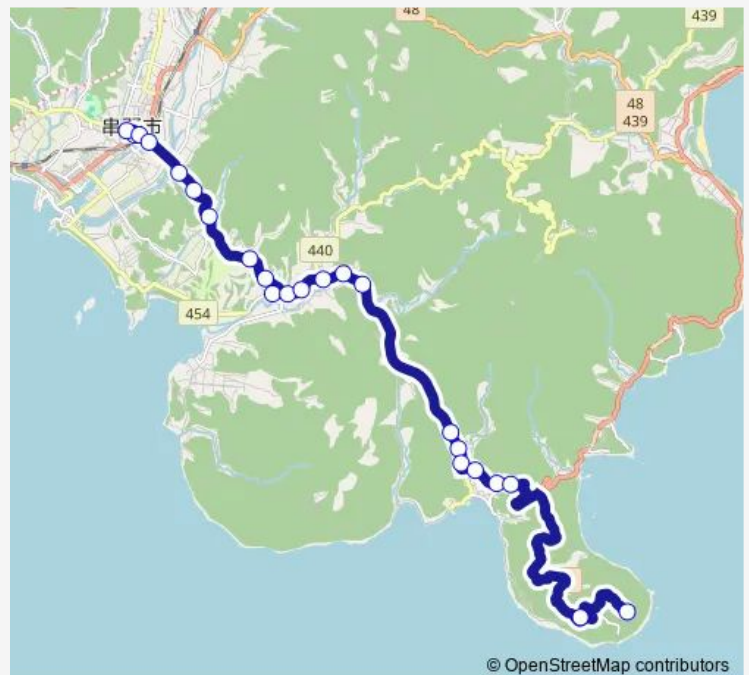

Thursday —

Friday —

Saturday 12:00-17:15

Sunday 12:00-17:15

Route info

Direction: 道の駅くしま

Stops: 23

Trip Duration: 0 hour 45 min