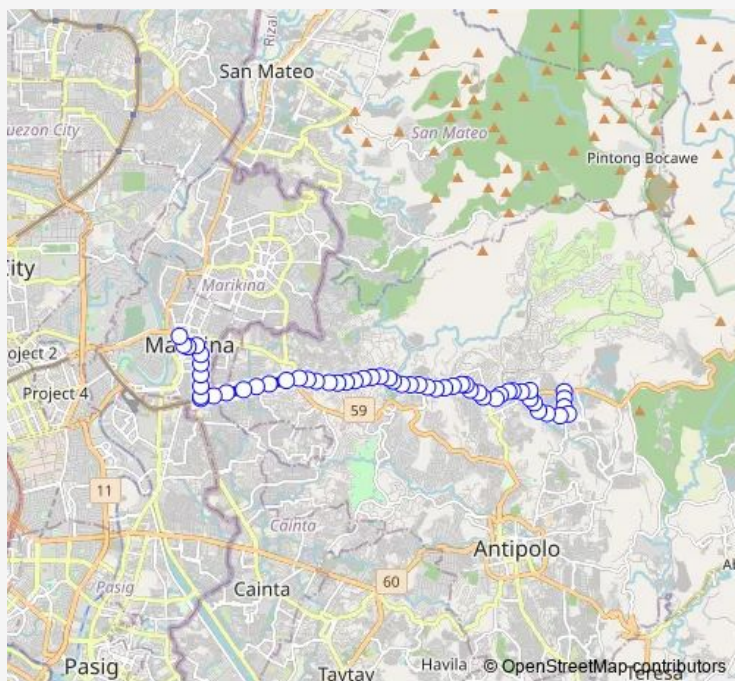

Marcos Hwy, Antipolo City, Manila

Marcos Hwy, Antipolo City, Manila

Marcos Hwy, Antipolo City, Manila

Marcos Hwy, Antipolo City, Manila

Route schedule

Marcos Hwy, Antipolo City, Manila — Shoe Ave, Marikina City, Manila

Monday 00:00

Tuesday 00:00

Wednesday 00:00

Thursday 00:00

Friday 00:00

Saturday 00:00

Sunday 00:00

Route info

Direction: Marcos Hwy, Antipolo City, Manila

Stops: 55

Trip Duration: 1 hour 2 min

■ Marikina - Paenaan (Antipolo)

Marcos Hwy, Antipolo City, Manila

Marcos Hwy, Antipolo City, Manila

Marcos Hwy, Antipolo City, Manila

Marcos Hwy / Amb F. Neri Intersection, Antipolo City,
Manila

Marcos Hwy, Antipolo City, Manila

Marcos Hwy, Antipolo City, Manila

Marcos Hwy, Antipolo City, Manila

Marcos Hwy, Antipolo City, Manila

Marcos Hwy, Antipolo City, Manila