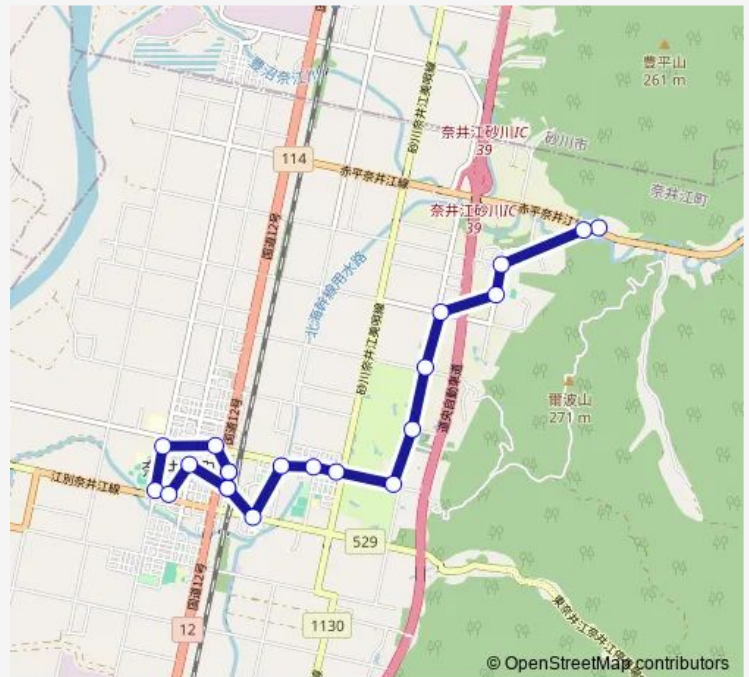

向ヶ丘

二股入口

ないえ温泉

Route schedule

みなクル — ないえ温泉

Monday 08:23-16:05

Tuesday 08:23-16:05

Wednesday 08:23-16:05

Thursday 08:23-16:05

Friday 08:23-16:05

Saturday 08:23-16:05

Sunday 08:23-16:05

Route info

Direction: みなクル

Stops: 21

Trip Duration: 0 hour 27 min

■ 向ヶ丘線

Direction

ないえ温泉 — みなクル

21 stops

[Open route schedule](#)

ないえ温泉

二股入口

向ヶ丘

Friday 06:50-16:35

Saturday 08:53-16:35

Sunday 08:53-16:35

Route info

Direction: ないえ温泉

Stops: 21

Trip Duration: 0 hour 27 min

向ヶ丘線 Bus time schedules and route maps are available in an offline PDF at busmaps.com. Use the busmaps.com website to see live bus times, train schedule or subway schedule, and step-by-step directions for all public transit in Sunagawa