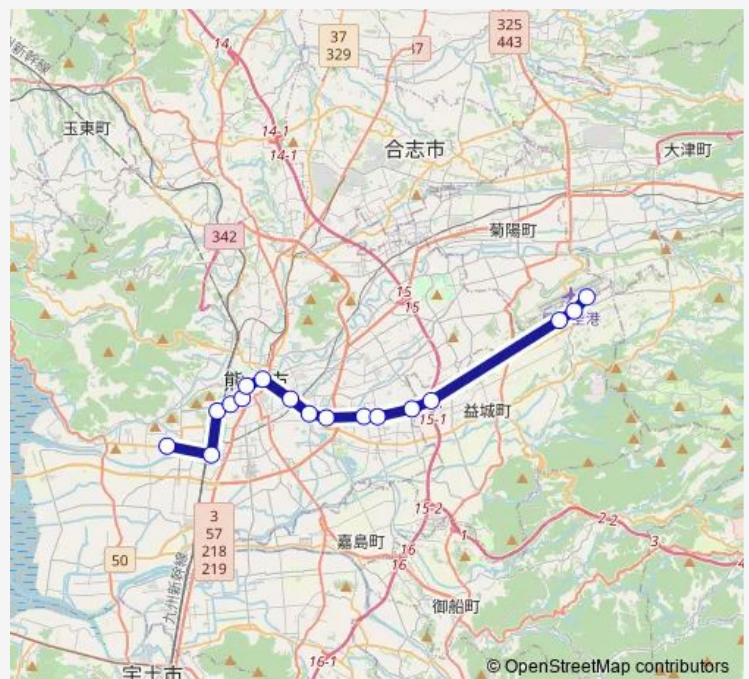

Monday 09:32-12:22

Tuesday 09:32-12:22

Wednesday 09:32-12:22

Thursday 09:32-12:22

Friday 09:32-12:22

Saturday 09:31-12:22

Sunday 09:32-12:22

Route info

Direction:

Stops: 0

Trip Duration: – min

■ AP-3 : 熊本駅・西部車庫→県庁前→グランメッセ→阿蘇くまもと空港

Bus time schedules and route maps are available in an offline PDF at busmaps.com. Use the busmaps.com website to see live bus times, train schedule or subway schedule, and step-by-step directions for all public transit in Kumamoto