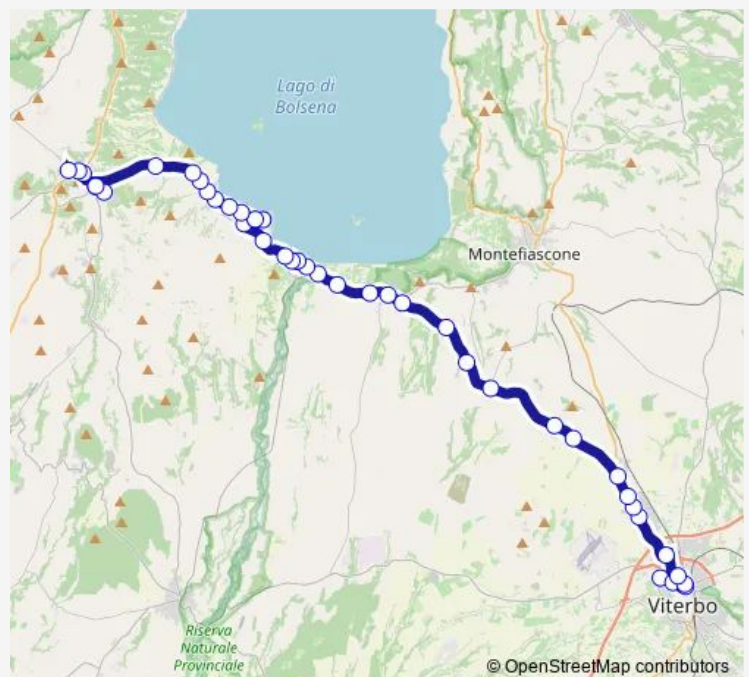

Marta | Via Laertina Via Verentana # f616

Marta | Via Laertina Via De Gasperi # f617

Route schedule

VITERBO | Riello # f641 — Valentano | Via Marconi Via Roma # f392

Monday	13:20
Tuesday	13:20
Wednesday	13:20
Thursday	13:20
Friday	13:20
Saturday	13:20
Sunday	—

Route info

Direction: VITERBO | Riello # f641

Stops: 42

Trip Duration: 0 hour 50 min

Viterbo - Valentano # Va977d

Marta | Piazza Umberto I # f618

MARTA | Via Capodimonte Via Roma # f726

MARTA | Via Capodimonte Via Matteotti # f727