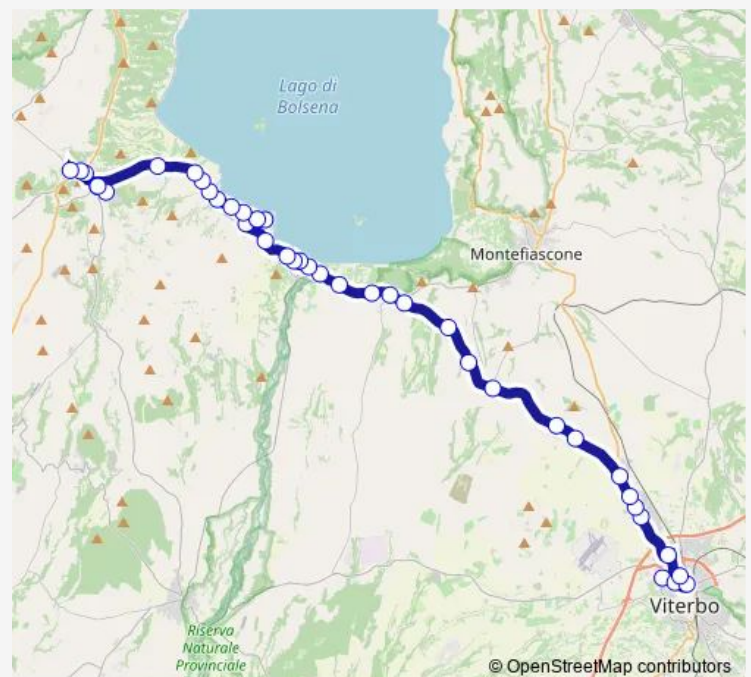

Route schedule

Viterbo | Riello # f641 — Valentano | Via Marconi Via Roma # f392

Monday 13:20

Tuesday 13:20

Wednesday 13:20

Thursday 13:20

Friday 13:20

Saturday 13:20

Sunday —

Route info

Direction: Viterbo | Riello # f641

Stops: 41

Trip Duration: 0 hour 50 min

Marta | Via Capodimonte Via Roma # f726

Marta | Via Capodimonte Via Matteotti # f727

Marta | Via Verentana Via Terrarossa # f728