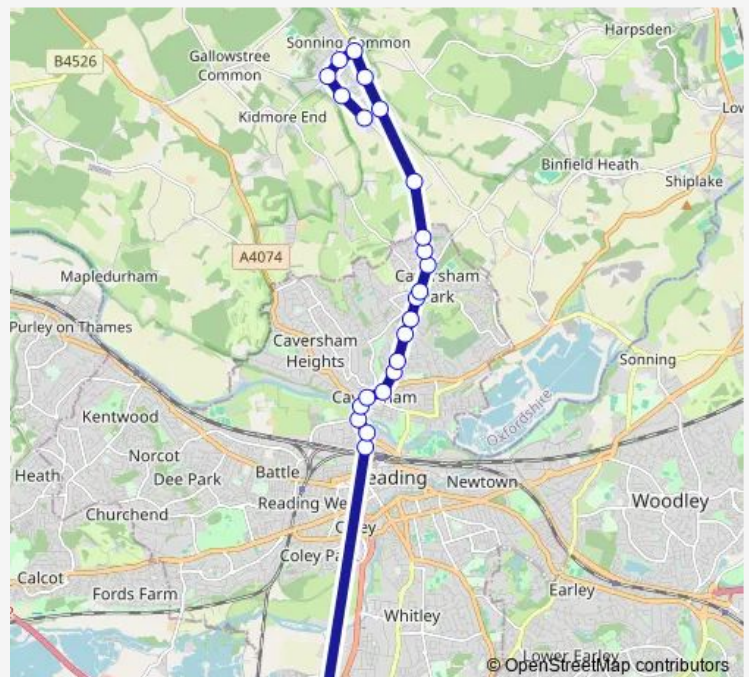

Reddish Manor

Brinds Corner

Post Office

Route schedule

Reading Stadium Bus Park — Essex Way

Monday 22:00

Tuesday 22:00

Wednesday 22:00

Thursday 17:00-22:00

Friday 22:00

Saturday 17:00

Sunday 17:00

Route info

Direction: Reading Stadium Bus Park

Stops: 24

Trip Duration: 0 hour 41 min

F10

Kidmore End Turn

Westleigh Drive

Essex Way

Direction

Bird Wood Court — Reading Stadium Bus Park

26 stops

[Open route schedule](#)