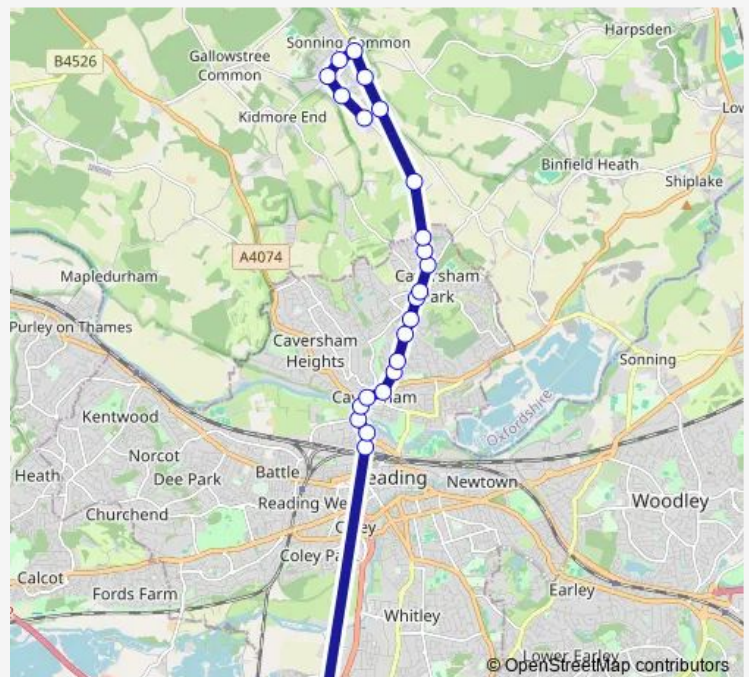

### Route schedule

Reading Stadium Bus Park — Essex Way

Monday 14:30-22:00

Tuesday 14:30-22:00

Wednesday 14:30-22:00

Thursday 14:30-22:00

Friday 14:30-22:00

Saturday 14:30

### Route info

Direction: Reading Stadium Bus Park

Stops: 24

Trip Duration: 0 hour 41 min

F10

BusMaps

Kidmore End Turn

Westleigh Drive