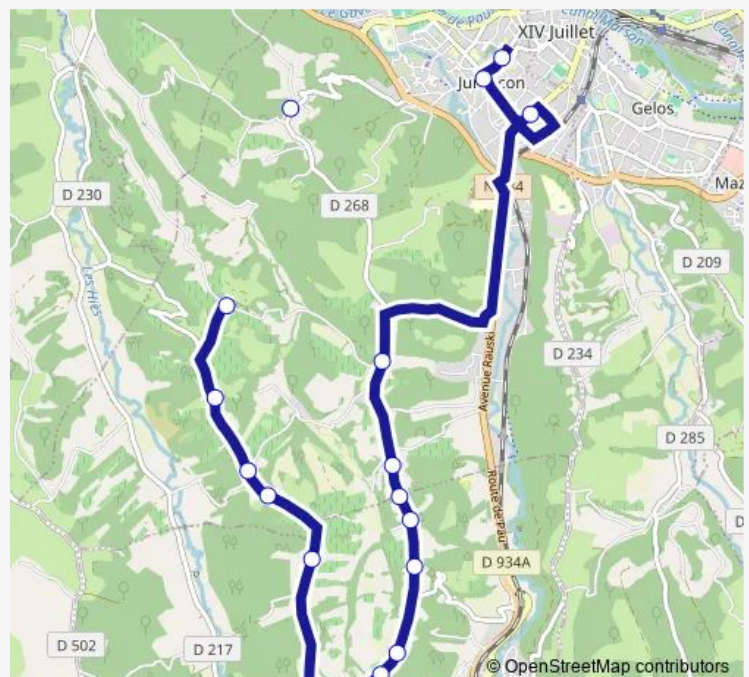

Direction

Jurancon Lolibe (College St Joseph) — Chemin de Larredya

16 stops

[Open route schedule](#)

Jurancon Lolibe (College St Joseph)

Jurancon Mairie de Jurancon

Jurancon College E. Gabard

Haut de Beauvallon

Ancienne Ecole

Avenue des Pyrenees

Chemin Vignats

Chemin Haut de Laborde

Chemin du Mont Dore

Faux de Laborde

Chemin de Serrot

Chemin de Carrat

Bel Air

Chemin Peyrouse

Jurancon Chapelle de Rousse

Chemin de Larredya

Route schedule

Jurancon Lolibe (College St Joseph) — Chemin de Larredya

Monday	16:35
Tuesday	16:35
Wednesday	12:15
Thursday	16:35
Friday	16:35
Saturday	—
Sunday	—

Route info

Direction: Jurancon Lolibe (College St Joseph)

Stops: 16

Trip Duration: 0 hour 50 min

L0311 Bus time schedules and route maps are available in an offline PDF at busmaps.com. Use the busmaps.com website to see live bus times, train schedule or subway schedule, and step-by-step directions for all public transit in Pau