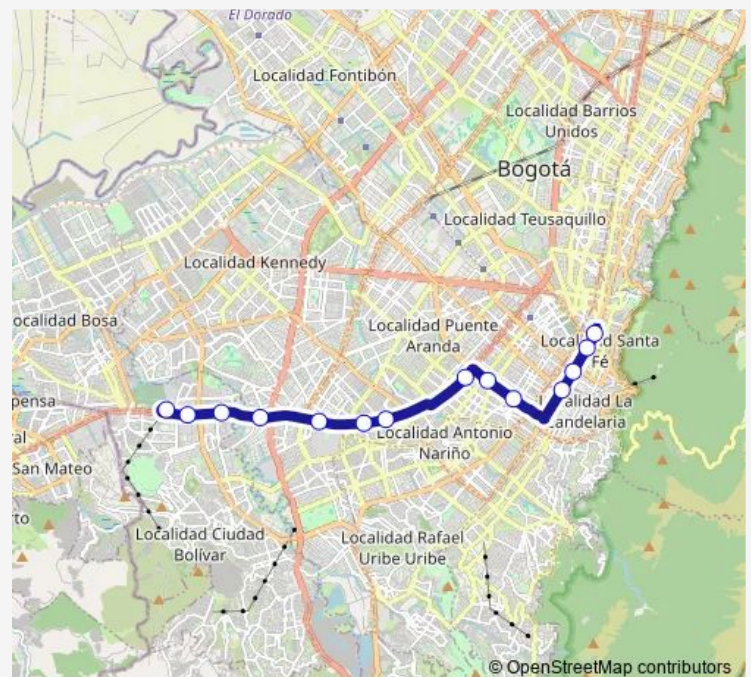

Bus M47

[Go to website](#)

Direction

P. Sur T2 — Museo Nacional A - 2 - 5

14 stops

[Open route schedule](#)

P. Sur T2

Perdomo B - 3

Madelena B - 3

Sevillana A - 3

Alquería B - 3

NQS Calle 38A Sur B - 3

NQS Calle 30 Sur A - 3

Comuneros B - 3

Guatoque - Veraguas A - 2 ó 5

Tygua - San José A - 2 ó 5

San Victorino C - 3

Las Nieves A - 3

San Diego B - 4 o 6

Museo Nacional A - 2 - 5

Route schedule

P. Sur T2 — Museo Nacional A - 2 - 5

Monday	04:30-21:48
Tuesday	04:30-21:48
Wednesday	04:30-21:48
Thursday	04:30-21:48
Friday	04:30-21:48
Saturday	04:30-21:48
Sunday	—

Route info

Direction: P. Sur T2

Stops: 14

Trip Duration: 1 hour 9 min

M47

BusMaps