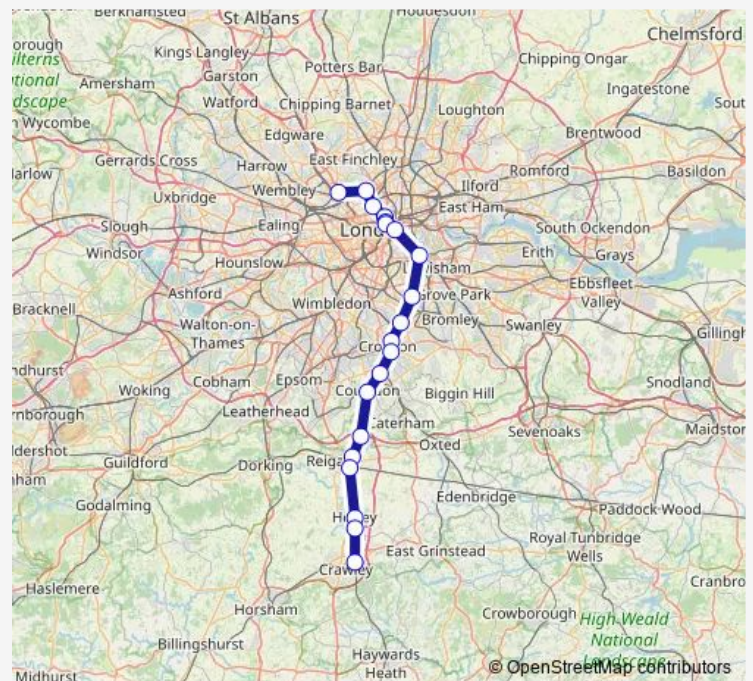

Saturday 22:24

Sunday —

Route info

Direction: West Hampstead Thameslink

Stops: 19

Trip Duration: 1 hour 26 min

■ TI:Whp->Tbd — TL train service from WHP to Tbd

Direction

West Hampstead Thameslink — Three Bridges

20 stops

[Open route schedule](#)

West Hampstead Thameslink

Kentish Town

London St Pancras International

Farringdon

City Thameslink

Route info

Direction: West Hampstead Thameslink

Stops: 20

Trip Duration: 1 hour 15 min

Direction

West Hampstead Thameslink — Three Bridges

21 stops

[Open route schedule](#)

Route info

Direction: West Hampstead Thameslink

Stops: 21

Trip Duration: 1 hour 16 min

Tl:Whp->Tbd Rail time schedules and route maps are available in an offline PDF at busmaps.com. Use the busmaps.com website to see live bus times, train schedule or subway schedule, and step-by-step directions for all public transit in London