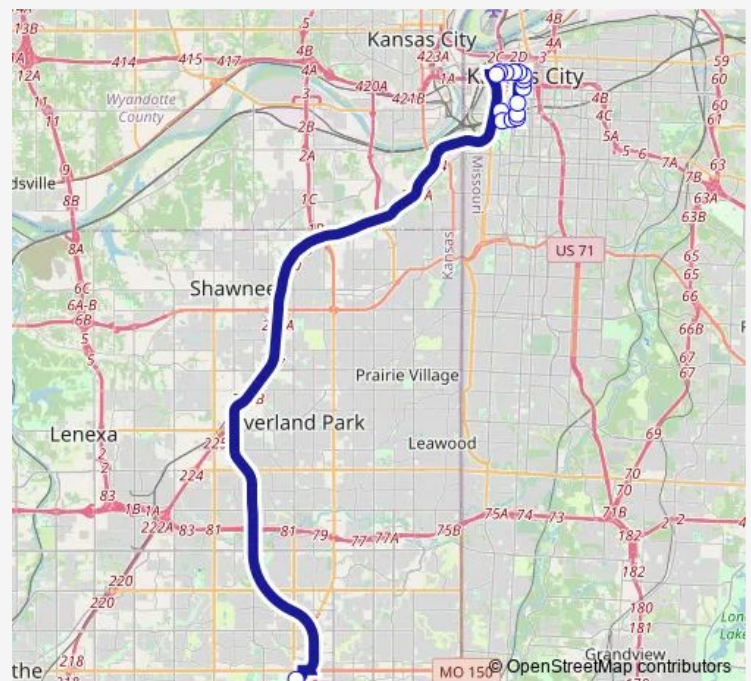

ON 11th AT Grand Westbound Nearside

ON 11th/Petticoat Lane AT Main Westbound

ON 11th AT Central Westbound

ON 11th AT Washington Westbound Nearside

ON Pennsylvania AT 12th Southbound

ON 137th ST AT Antioch Sb

Route schedule

ON Broadway AT Southwest Blvd Sb — ON 137th ST AT Antioch Sb

Monday 15:30-17:55

Tuesday 15:30-17:55

Wednesday 15:30-17:55

Thursday 15:30-17:55

Friday 15:30-17:55

Saturday —

Sunday —

Route info

Direction: ON Broadway AT Southwest Blvd Sb

Stops: 15

Trip Duration: 0 hour 40 min

■ 569 — South OP Express

Direction

ON 137th ST AT Antioch Sb — ON Pennsylvania AT 12th Southbound

15 stops

[Open route schedule](#)

ON 137th ST AT Antioch Sb

ON Broadway AT Southwest Blvd Sb

ON Pershing AT Broadway Westbound Nearside

ON Pershing AT Main Eb

ON Grand AT Pershing Farside Northbound

ON Grand AT 22nd Northbound Nearside