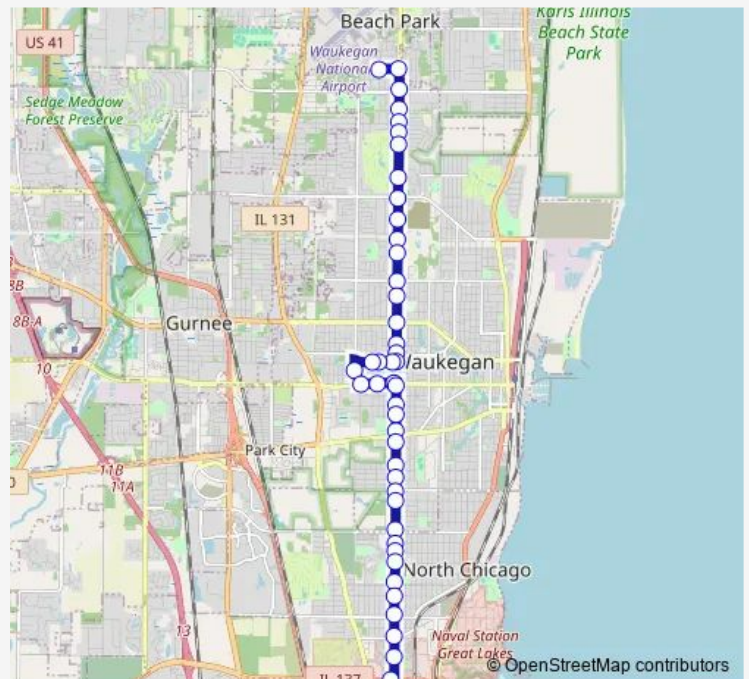

Waukegan HS - Brookside #2

Route schedule

Edgewood Rd & Newcastle Rd — Buckley Rd & Lewis Ave

Monday 05:58-18:00

Tuesday 05:58-18:00

Wednesday 05:58-18:00

Thursday 05:58-18:00

Friday 05:58-18:00

Saturday —

Sunday —

Route info

Direction: Edgewood Rd & Newcastle Rd

Stops: 44

Trip Duration: 0 hour 30 min

569 — Lewis

Mcaree Rd & Cornelia Ave

Washington St & Keller Ave/Mcaree Rd

Washington St & Gretta Ave

Washington St & Lewis Ave

Lewis Ave & Washington St

Lewis Ave & Melrose Ave

Lewis Ave & Lloyd Ave

Lewis Ave & Belvidere Rd

654 S Lewis Ave

Lewis Ave & Dugdale Rd

Lewis Ave & 9th Pkwy

Lewis Ave & 10th St

Lewis Ave & 11th St

Lewis Ave & Audrey Nixon Blvd (14th St)

1490 Lewis Ave

Lewis Ave & 16th St

Lewis Ave & 17th St