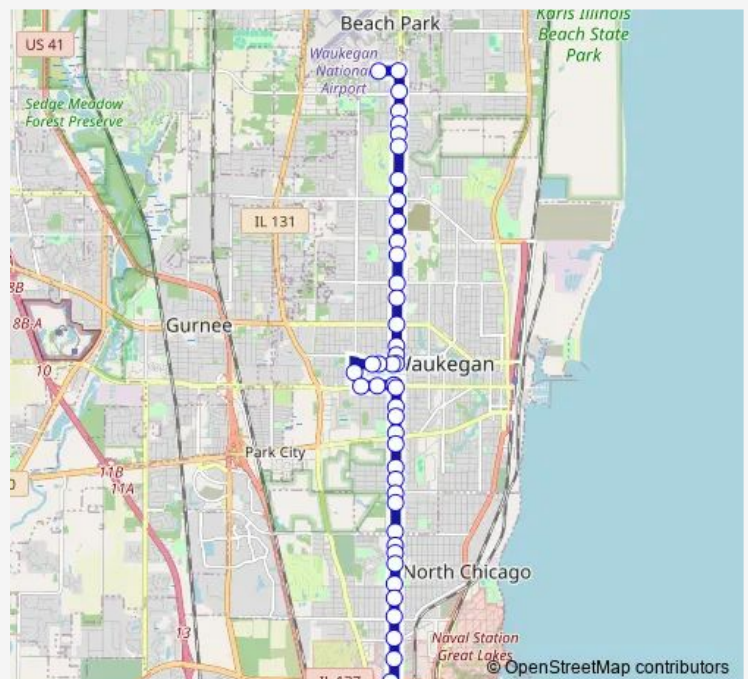

[Go to website](#)

**Direction**  
 Buckley Rd & Lewis Ave — Newcastle Rd & Edgewood Rd  
 42 stops  
[Open route schedule](#)

- Buckley Rd & Lewis Ave
- Green Bay Rd & Buckley Rd
- Green Bay Rd & Saratoga St
- Green Bay Rd & 24th St
- Green Bay Rd & Martin Luther King Jr Dr
- Martin Luther King Jr Dr & Honore Ave
- Lewis Ave & Martin Luther King Jr Dr
- Lewis Ave & 20th St
- Lewis Ave & Argonne Dr
- Lewis Ave & 17th St
- Lewis Ave & 16th St
- 1161 Lewis Ave
- Lewis Ave & Audrey Nixon Blvd (14th St)
- Lewis Ave & 11th St
- Lewis Ave & 10th St
- Lewis Ave & Dugdale Rd
- 671 S Lewis Ave
- 561 S Lewis Ave
- Lewis Ave & Belvidere Rd
- Lewis Ave & Lloyd Ave
- Lewis Ave & Catalpa St

### Route schedule

Buckley Rd & Lewis Ave — Newcastle Rd & Edgewood Rd

Monday	06:30-18:34
Tuesday	06:30-18:34
Wednesday	06:30-18:34
Thursday	06:30-18:34
Friday	06:30-18:34
Saturday	—
Sunday	—

### Route info

Direction: Buckley Rd & Lewis Ave  
 Stops: 42  
 Trip Duration: 0 hour 31 min

569 — Lewis

Lewis Ave & Washington St

Monroe St & Westmoreland Ave

Waukegan HS - Brookside #1

Waukegan HS - Brookside #2

## Route info

Direction: Newcastle Rd &amp; Edgewood Rd

Stops: 44

Trip Duration: 0 hour 30 min

Lewis Ave & Washington St

Lewis Ave & Melrose Ave

Lewis Ave & Lloyd Ave

Lewis Ave & Belvidere Rd