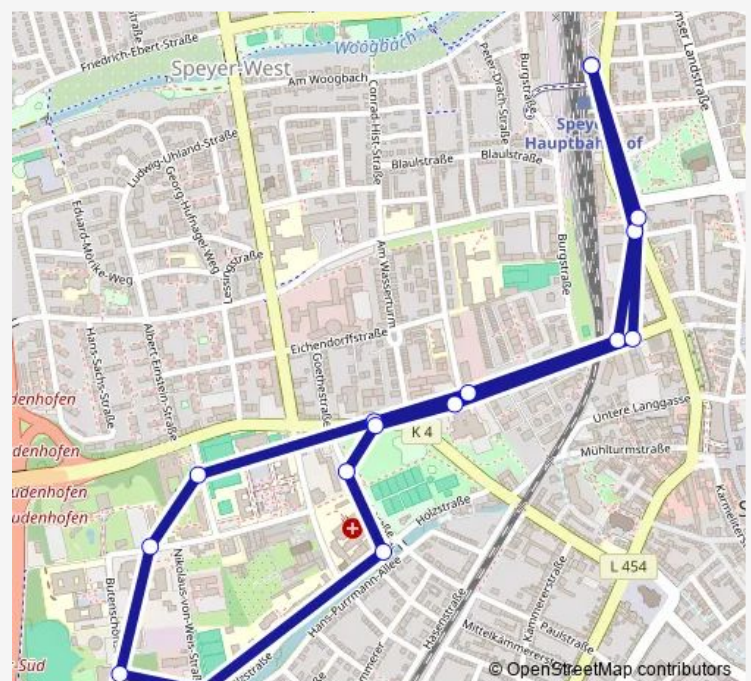

Speyer, Obere Langgasse

Speyer, Stadthalle

Speyer, Dudenhofer Straße

Speyer, Universität

Speyer, Landesarchiv/-biblioth

Speyer, Judomaxx

Speyer, Chem. Untersuchungsamt

Speyer, St.Vincentiuskrankenh.

Speyer, Geisselstraße

Speyer, Dudenhofer Straße

Speyer, Stadthalle

Speyer, Obere Langgasse

Speyer, Hirschgraben

Speyer, Hbf/Zob

Route schedule

Speyer, Hbf/Zob — Speyer, Hbf/Zob

Monday 05:38-20:05

Tuesday 05:38-20:05

Wednesday 05:38-20:05

Thursday 05:38-20:05

Friday 05:38-20:05

Saturday 06:38-18:05

Sunday —

Route info

Direction: Speyer, Hbf/Zob

Stops: 16

Trip Duration: 0 hour 19 min

569

BusMaps

569 Bus time schedules and route maps are available in an offline PDF at busmaps.com. Use the busmaps.com website to see live bus times, train schedule or subway schedule, and step-by-step directions for all public transit in Speyer