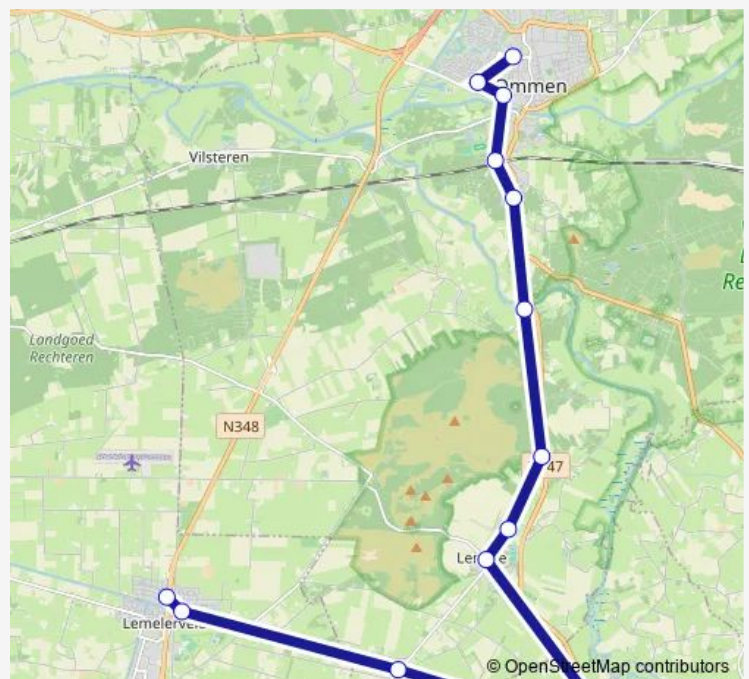

Route schedule

Ommen, Chevallerastraat — Lemelerveld, Evenemententerrein

Monday 07:07-18:07

Tuesday 07:07-18:07

Wednesday 07:07-18:07

Thursday 07:07-18:07

Friday 07:07-18:07

Saturday —

Sunday —

Route info

Direction: Ommen, Chevallerastraat

Stops: 11

Trip Duration: 0 hour 27 min

569 — Lemelerveld - Ommen

Direction

Lemelerveld, Evenemententerrein — Ommen, Chevaller-
austraat

14 stops

[Open route schedule](#)

Lemelerveld, Evenemententerrein

Lemelerveld, Kroonplein

Lemele, Maanweg

Lemele, Bokslot

Hankate, Hankate

Lemele, Kerk

Sunday —

Route info

Direction: Lemelerveld, Evenemententerrein

Stops: 14

Trip Duration: 0 hour 32 min

569 Bus time schedules and route maps are available in an offline PDF at busmaps.com. Use the busmaps.com website to see live bus times, train schedule or subway schedule, and step-by-step directions for all public transit in Zwolle