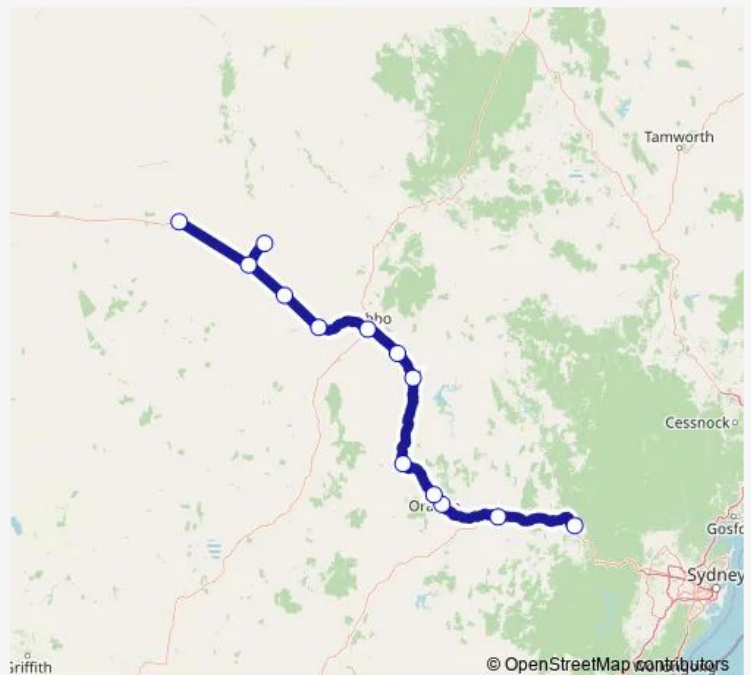

Bathurst Station, Coach Stop

4612 Mitchell Hwy

Orange Station, Coach Bay 1

Molong Station, Coach Stop

Wellington Station, Coach Stop

Mitchell Hwy At Mitchell St

Dubbo Station, Coach Bay 1

Burraway St Opp Narromine Police Station

Dandaloo St Before Mitchell Hwy

Mitchell Hwy At Clyde St

Burton St Before Chester St

Big Raaf Helicopter, Rawson PI

Route schedule

Lithgow Station, Railway Pde, Bay 1 — Big Raaf Helicopter, Rawson PI

Monday	15:30
Tuesday	—
Wednesday	15:30
Thursday	15:30
Friday	—
Saturday	15:30-15:34
Sunday	—

Route info

Direction: Lithgow Station, Railway Pde, Bay 1

Stops: 13

Trip Duration: 6 hour 15 min

569 — Lithgow to Nyngan

569 Regional Coach Service time schedules and route maps are available in an offline PDF at busmaps.com. Use the busmaps.com website to see live bus times, train schedule or subway schedule, and step-by-step directions for all public transit in Orange